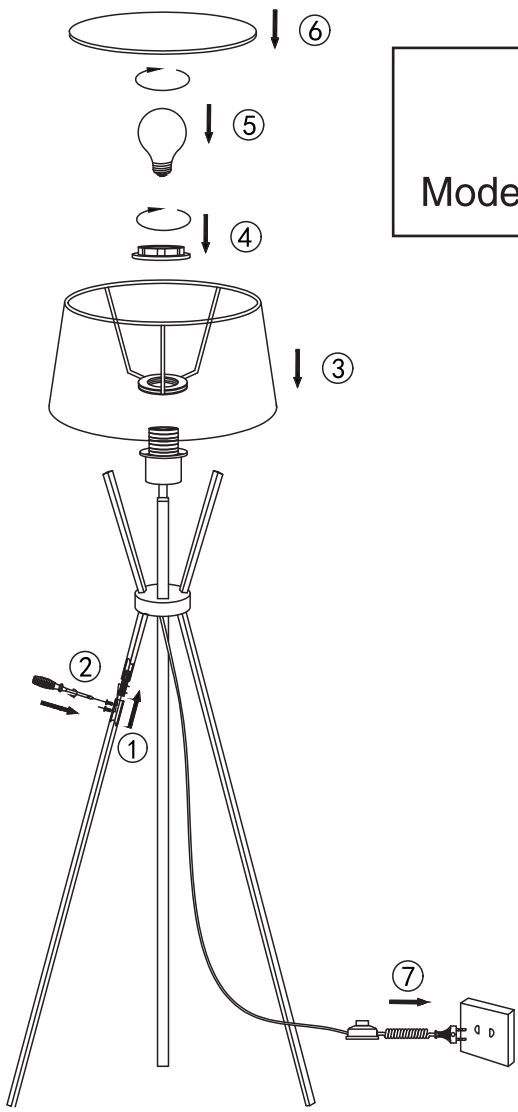

Instruction

Collection: Modern
Series: Toronto
Model: MOD974-FLBase-01-Black

1 x E27 (60w)

MAYTONI
DECORATIVE LIGHTING

www.maytoni.de