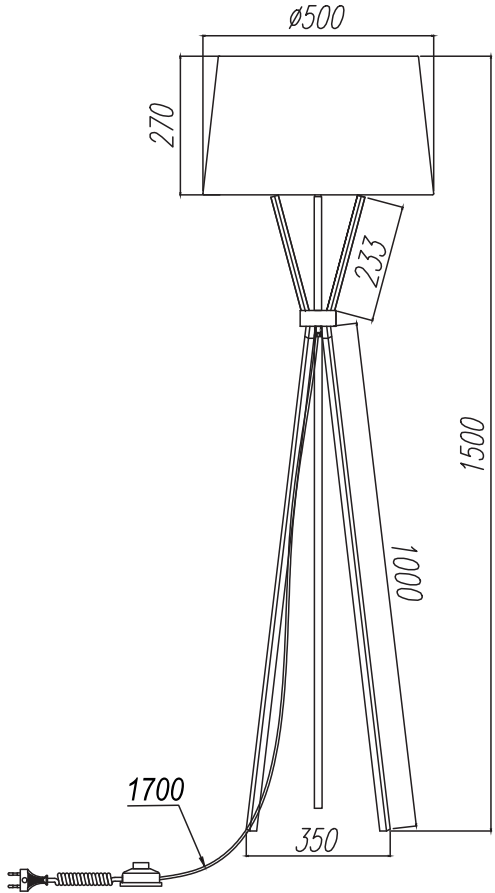

Instruction

Collection: Modern
Series: Toronto
Model: MOD974-FLBase-01-Black

1 x E27 (60w)

MAYTONI
DECORATIVE LIGHTING

www.maytoni.de