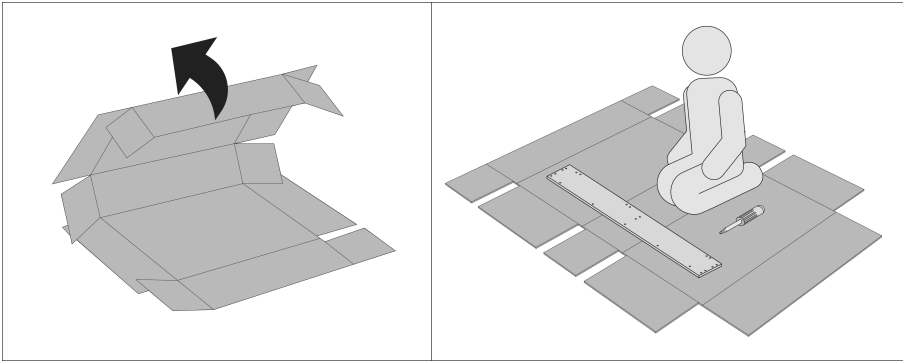

12	5x50mm	AC000207	
1	SW5	AC000264	
8	4x.25mm	AC000229	
24	spax 5x35mm	AC000280	
6	8x35mm	AC000601	
4	278x100x4	AC001016	
2	120x18x4	AC001017	
2	Ø7x60mm	AC003011	

1

2x