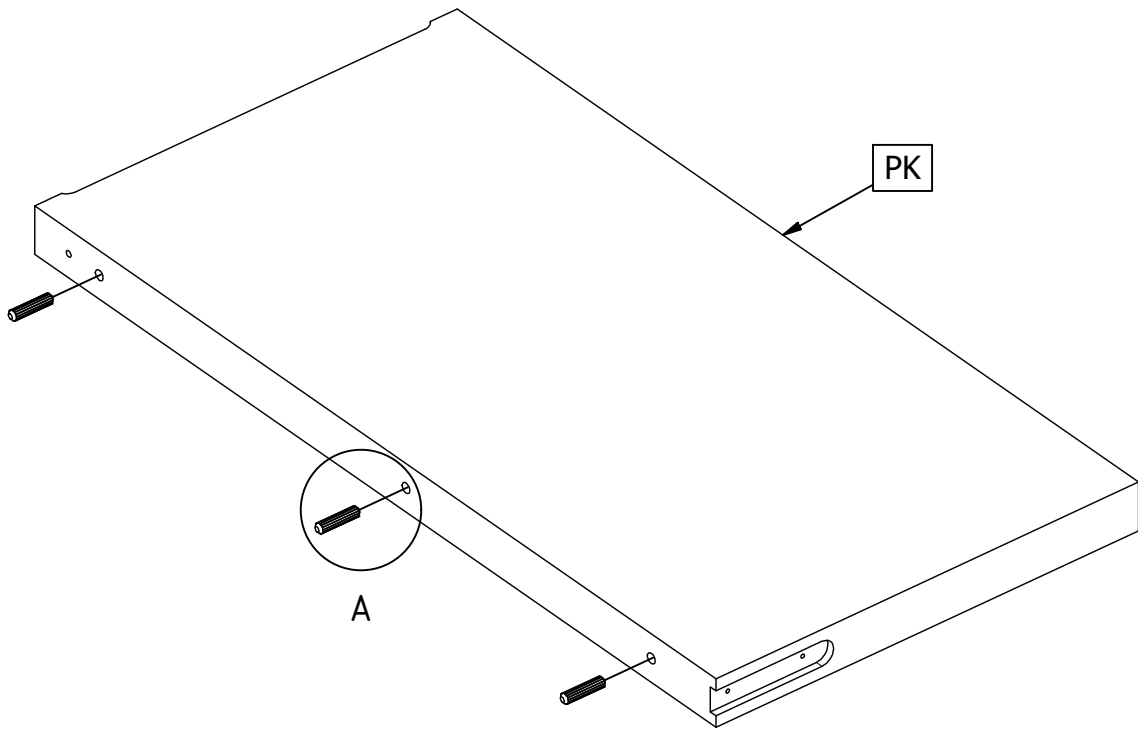

12	5x50mm	AC000207	
1	SW5	AC000264	
8	4x.25mm	AC000229	
24	spax 5x35mm	AC000280	
6	8x35mm	AC000601	
4	278x100x4	AC001016	
2	120x18x4	AC001017	
2	Ø7x60mm	AC003011	

1

2x