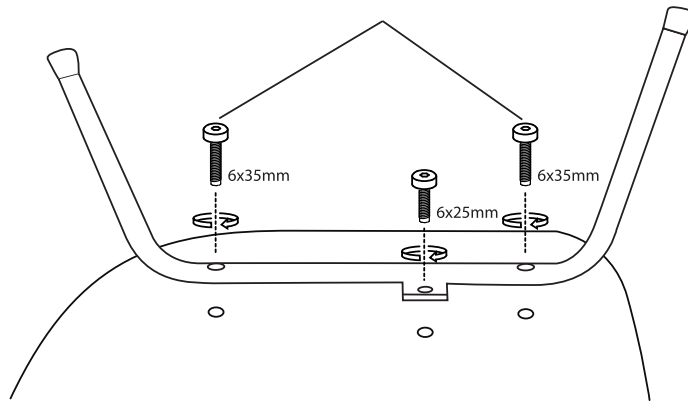

VOGUE

armchair

1

+ 1x

+ 2x

+ 1x 

+ 4x  6x35mm

+ 2x  6x25mm

2

3

START
360° x 4 ~ 5

4

MAX

5