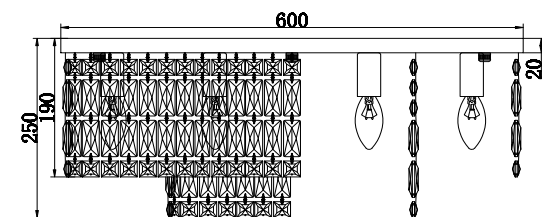

Instruction

DIA005CL-10CH

10 x E14 (60W)

Model: DIA005CL-10CH
Collection: Diamant Crystal
Series: Dune

Ceiling Lamps