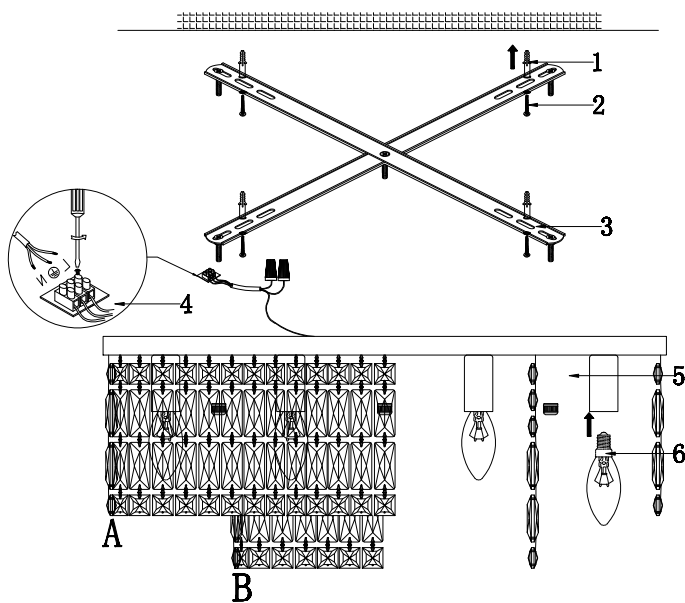

Instruction

DIA005CL-10CH

10 x E14 (60W)

Model: DIA005CL-10CH
Collection: Diamant Crystal
Series: Dune

Ceiling Lamps