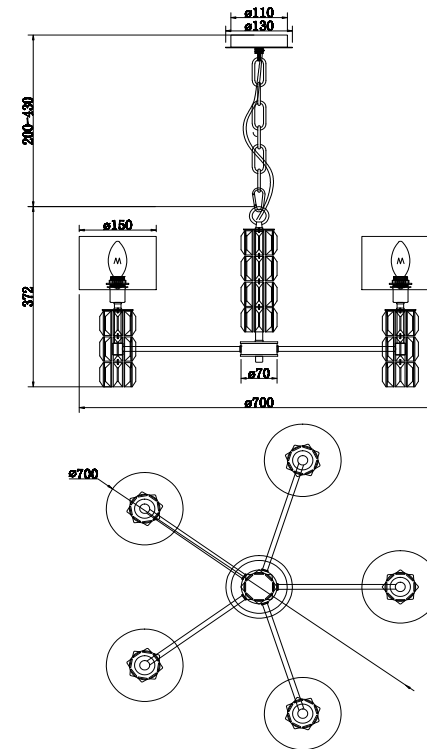

## DIA008PL-05CH

5 x E14 (40W)

Model: DIA008PL-05CH  
Collection: Diamant Crystal  
Series: Talento

Ceiling Lamps