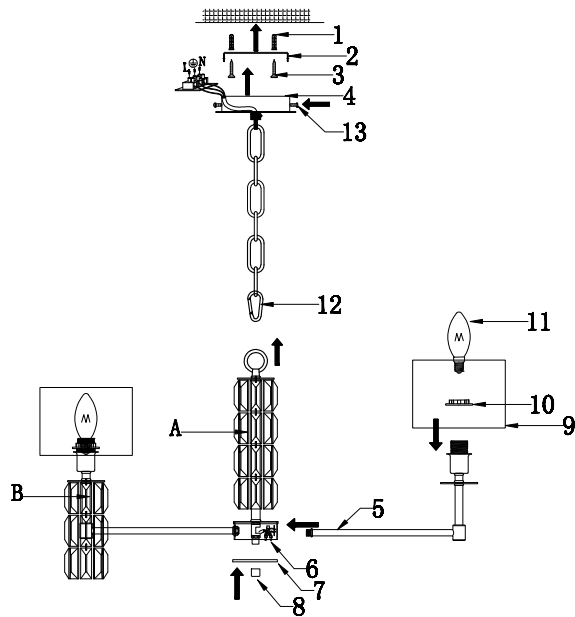

## DIA008PL-05CH

5 x E14 (40W)

Model: DIA008PL-05CH  
Collection: Diamant Crystal  
Series: Talento

Ceiling Lamps