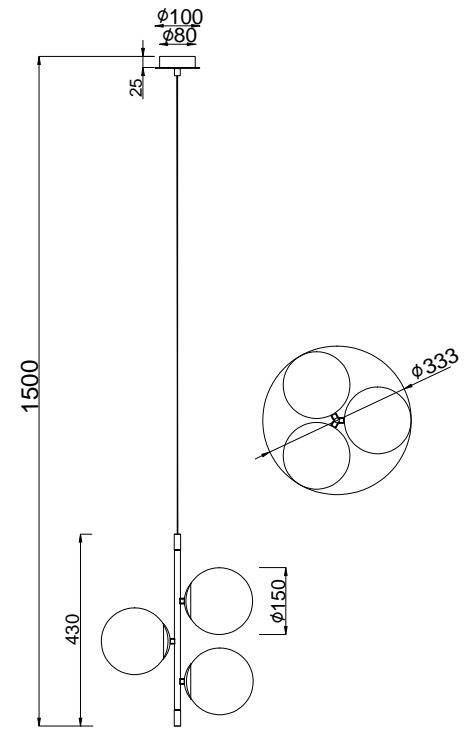

# Instruction

MOD048PL-03G

Model: MOD048PL-03G  
Collection: Modern  
Series: Nostalgia

Pendant Lamps