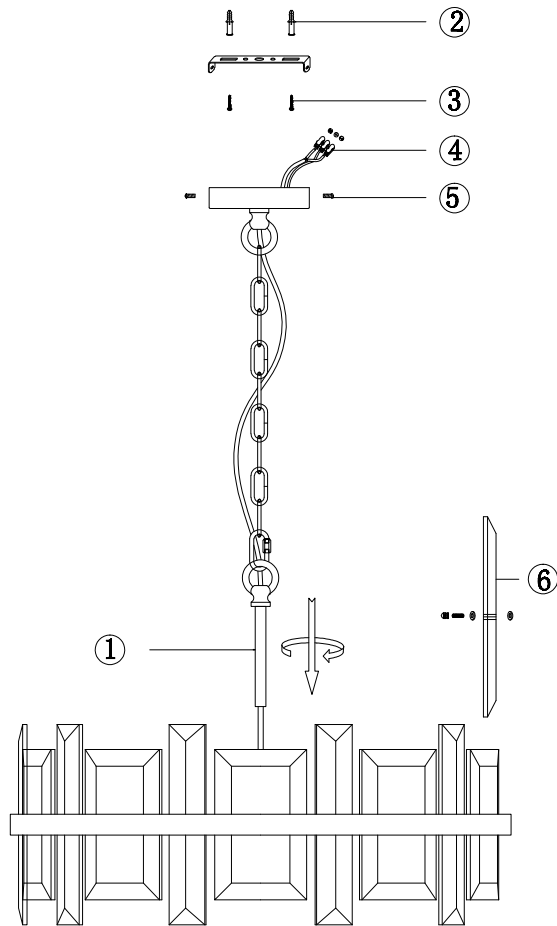

# Instruction

MOD201PL-05N

5 x E14 (40W)

Model: MOD201PL-05N  
Collection: Modern  
Series: Cerezo

Ceiling Lamps