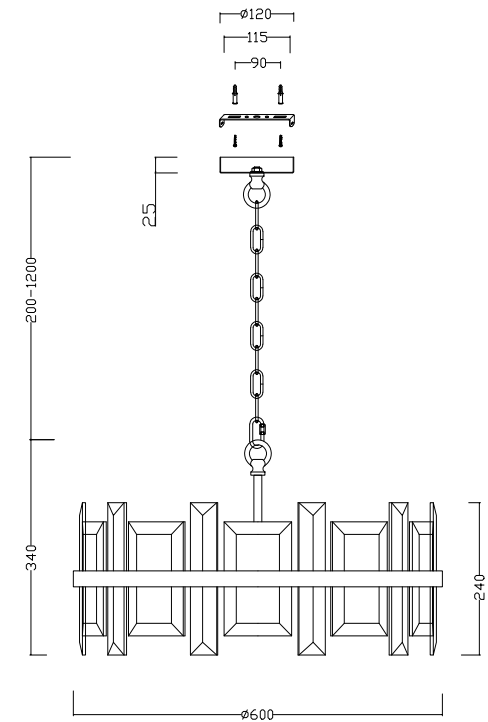

# Instruction

MOD201PL-05N

5 x E14 (40W)

Model: MOD201PL-05N  
Collection: Modern  
Series: Cerezo

Ceiling Lamps