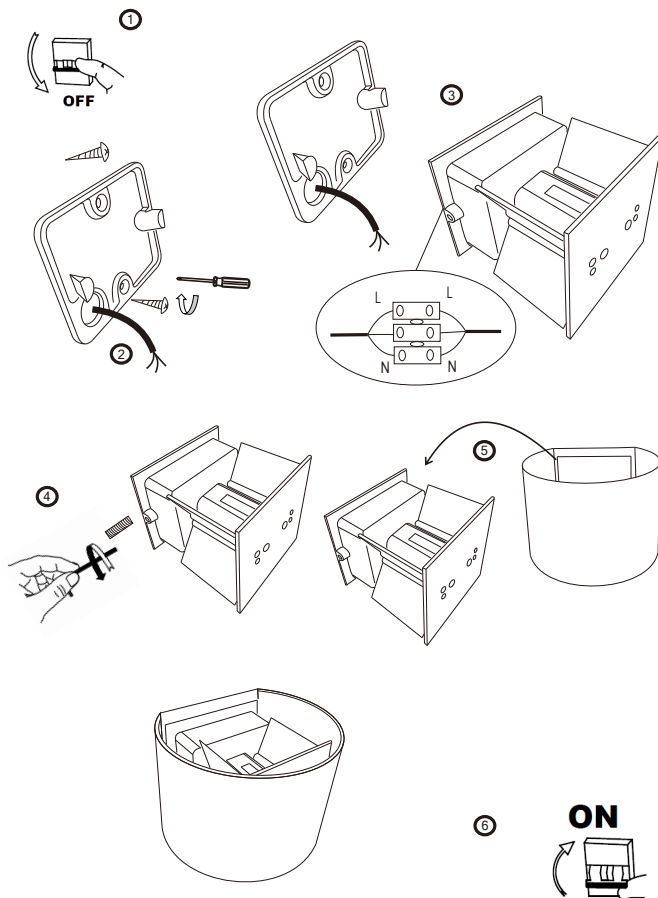

## O573WL-L6W

Gross Weight: 0,72 kg

Net Weight: 0,65 kg

Volume: 0,001903 m3

Weight and Volume Margin of Error: ±10%

Color: White

Material: Metal

MAX 6W  
360 Lumen

Model: O573WL-L6W

Collection: Outdoor

Series: Fulton

Wall Lamps