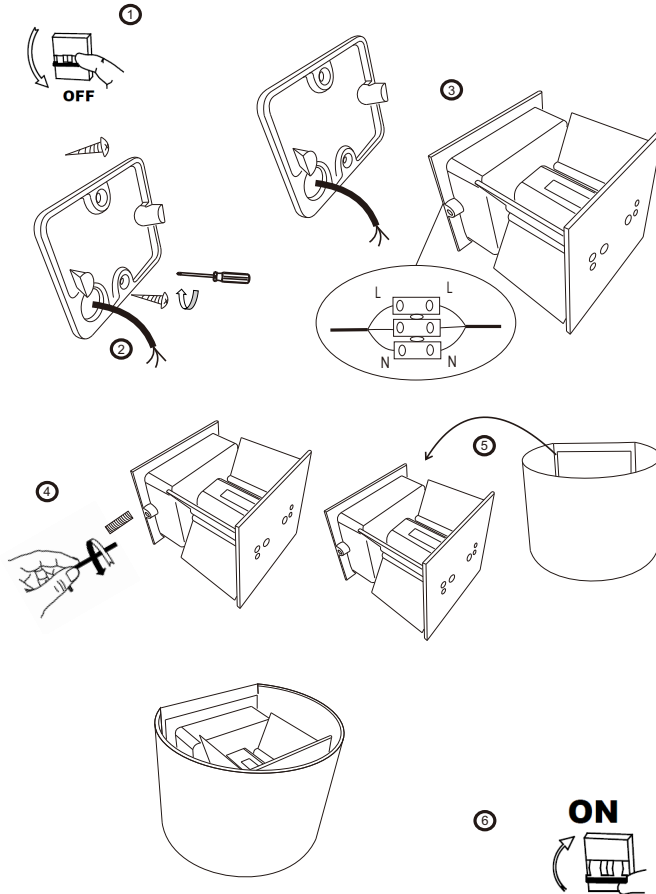

## O573WL-L6B

Gross Weight: 0,72 kg

Color: Black

Net Weight: 0,65 kg

Material: Metal

Volume: 0,001903 m3

Weight and Volume Margin of Error: ±10%

MAX 6W  
360 Lumen

Model: O573WL-L6B  
Collection: Outdoor  
Series: Fulton

Wall Lamps