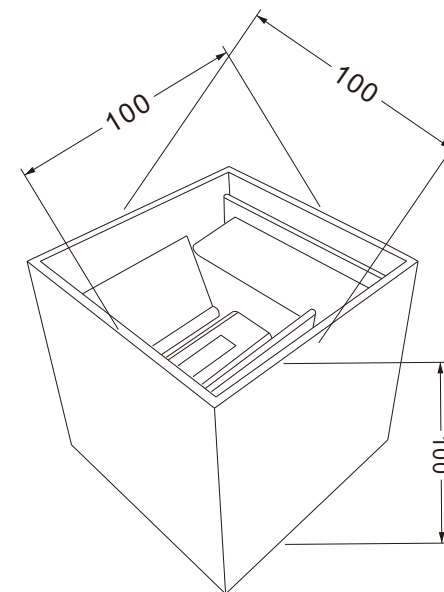

Instruction

O572WL-L6B

Gross Weight: 0,72 kg

Color: Black

Net Weight: 0,64 kg

Material: Metal

Volume: 0,001331 m3

Weight and Volume Margin of Error: ±10%

MAX 6W
360 Lumen

Model: O572WL-L6B

Collection: Outdoor

Series: Fulton

Wall Lamps