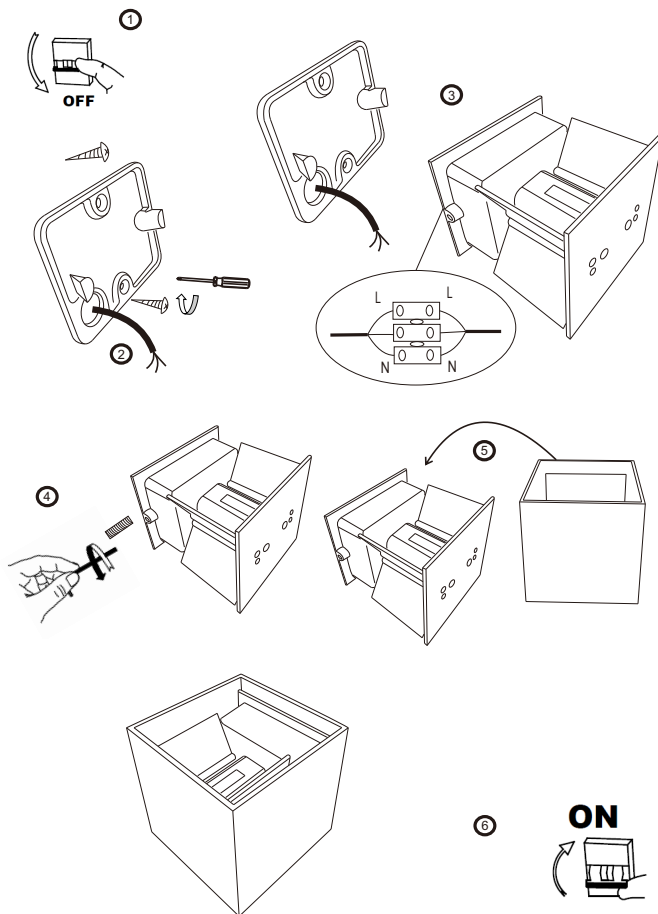

Instruction

O572WL-L6B

Gross Weight: 0,72 kg

Color: Black

Net Weight: 0,64 kg

Material: Metal

Volume: 0,001331 m3

Weight and Volume Margin of Error: ±10%

MAX 6W
360 Lumen

Model: O572WL-L6B

Collection: Outdoor

Series: Fulton

Wall Lamps