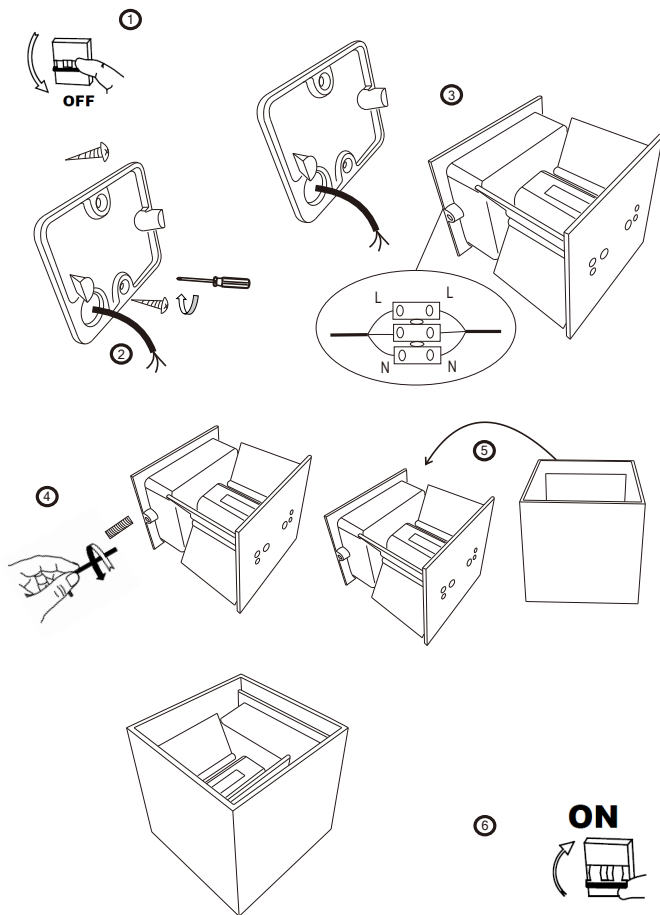

## O572WL-L6W

Gross Weight: 0,72 kg

Color: White

Net Weight: 0,64 kg

Material: Metal

Volume: 0,001331 m3

Weight and Volume Margin of Error: ±10%

MAX 6W  
360 Lumen

Model: O572WL-L6W  
Collection: Outdoor  
Series: Fulton

Wall Lamps