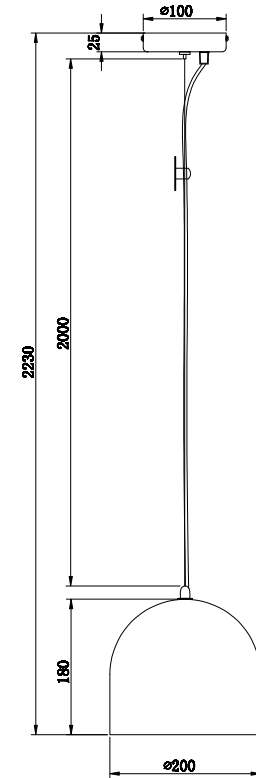

# Instruction

T451-PL-01-GR

1 x E27 (60W)

Model: T451-PL-01-GR  
Collection: Loft  
Series: Broni

Pendant Lamps