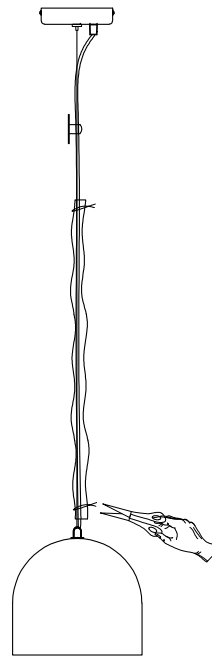

# Instruction

T451-PL-01-GR

1 x E27 (60W)

Model: T451-PL-01-GR  
Collection: Loft  
Series: Broni

Pendant Lamps