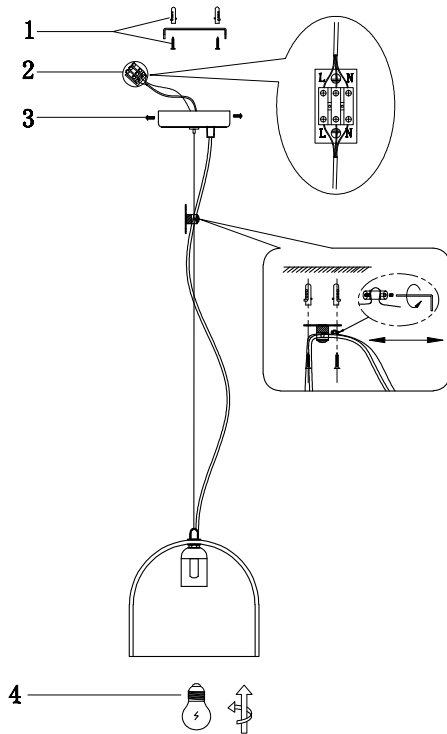

# Instruction

T451-PL-01-GR

1 x E27 (60W)

Model: T451-PL-01-GR  
Collection: Loft  
Series: Broni

Pendant Lamps