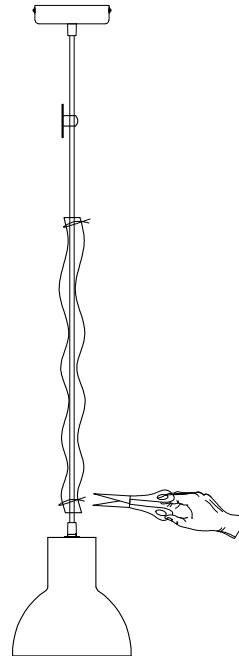

Instruction

T434-PL-01-GR

1 x E27 (60W)

Model: T434-PL-01-GR
Collection: Loft
Series: Broni

Pendant Lamps