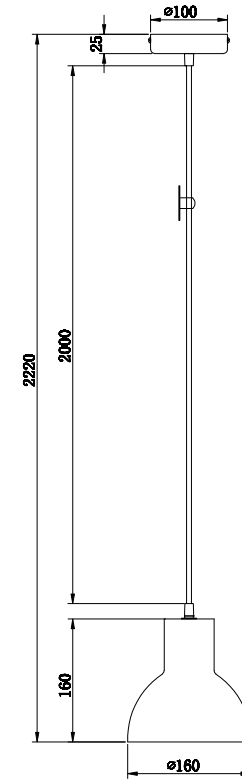

Instruction

T434-PL-01-GR

1 x E27 (60W)

Model: T434-PL-01-GR
Collection: Loft
Series: Broni

Pendant Lamps