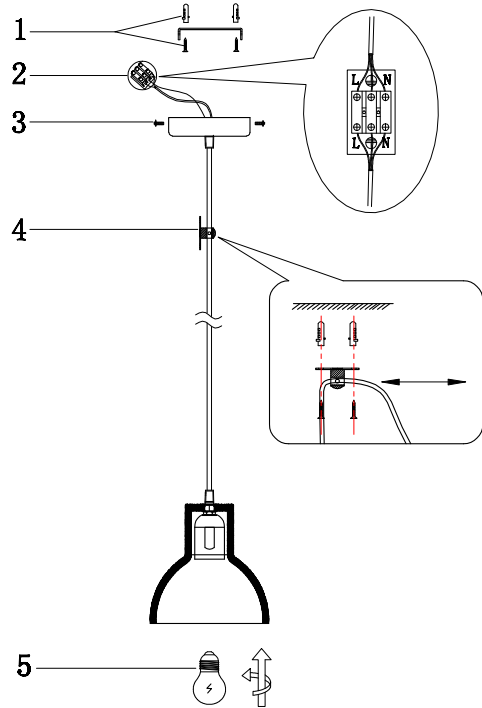

Instruction

T434-PL-01-GR

1 x E27 (60W)

Model: T434-PL-01-GR
Collection: Loft
Series: Broni

Pendant Lamps