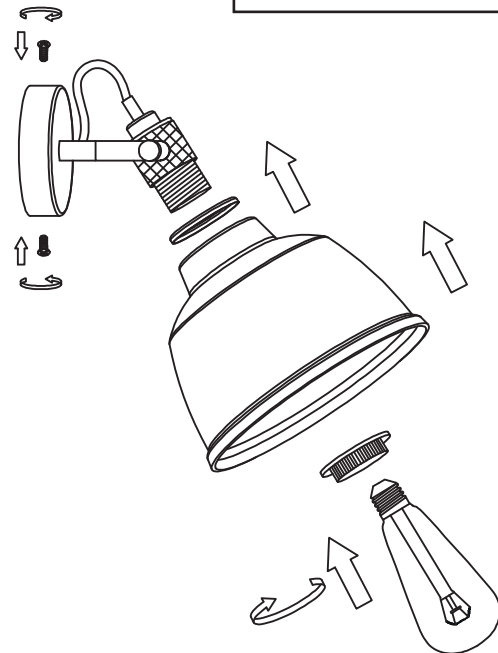

# Instruction

①

②

③

Collection: Loft  
Series: Irving  
Model: T163-01-W  
Wall-mounted

– Wall-mounted

1 x E27 (40w)

**MAYTONI**  
DECORATIVE LIGHTING