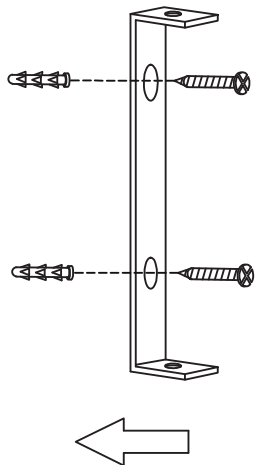

# Instruction

①

②

③

Collection: Loft  
Series: Irving  
Model: T163-01-W  
Wall-mounted

– Wall-mounted

1 x E27 (40w)

**MAYTONI**  
DECORATIVE LIGHTING