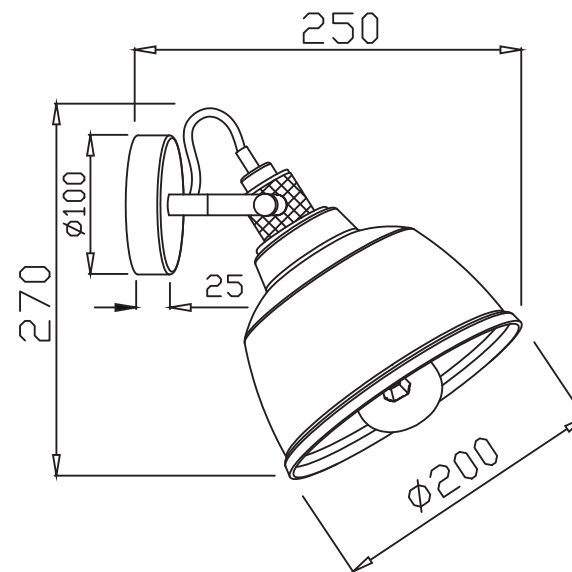

# Instruction

①

②

③

Collection: Loft  
Series: Irving  
Model: T163-01-W  
Wall-mounted

– Wall-mounted

1 x E27 (40w)

**MAYTONI**  
DECORATIVE LIGHTING