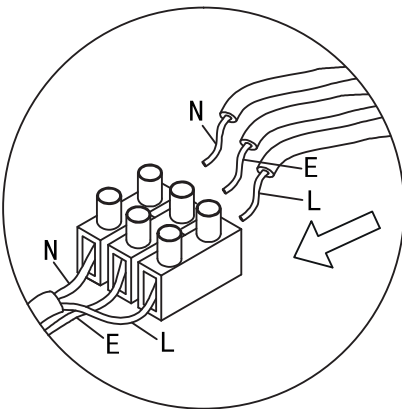

# Instruction

①

②

③

Collection: Loft  
Series: Irving  
Model: T163-01-W  
Wall-mounted

– Wall-mounted

1 x E27 (40w)

**MAYTONI**  
DECORATIVE LIGHTING