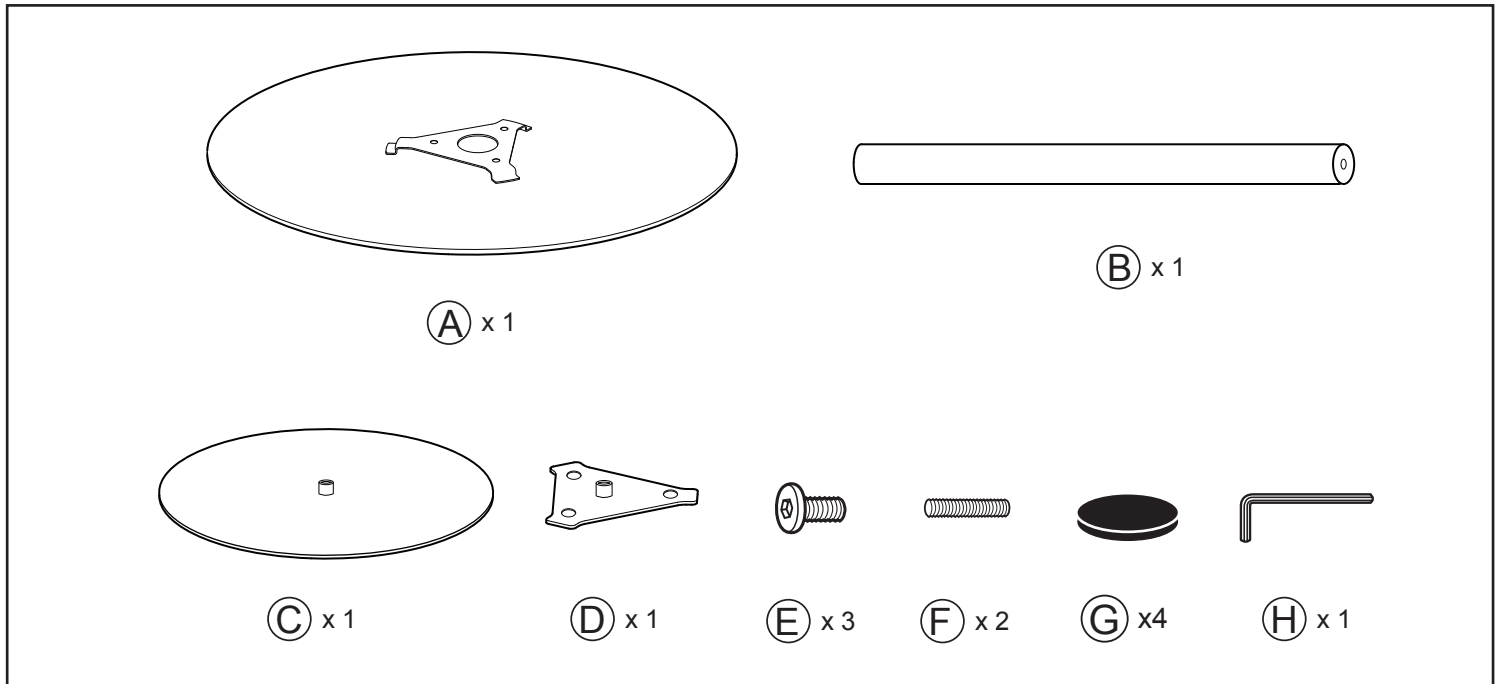

Assembly instructions

ZUIVER^o

2300217 SIDE TABLE SNOW BRUSHED SATIN

2300218 SIDE TABLE SNOW BRUSHED BRASS

1

2

3

4