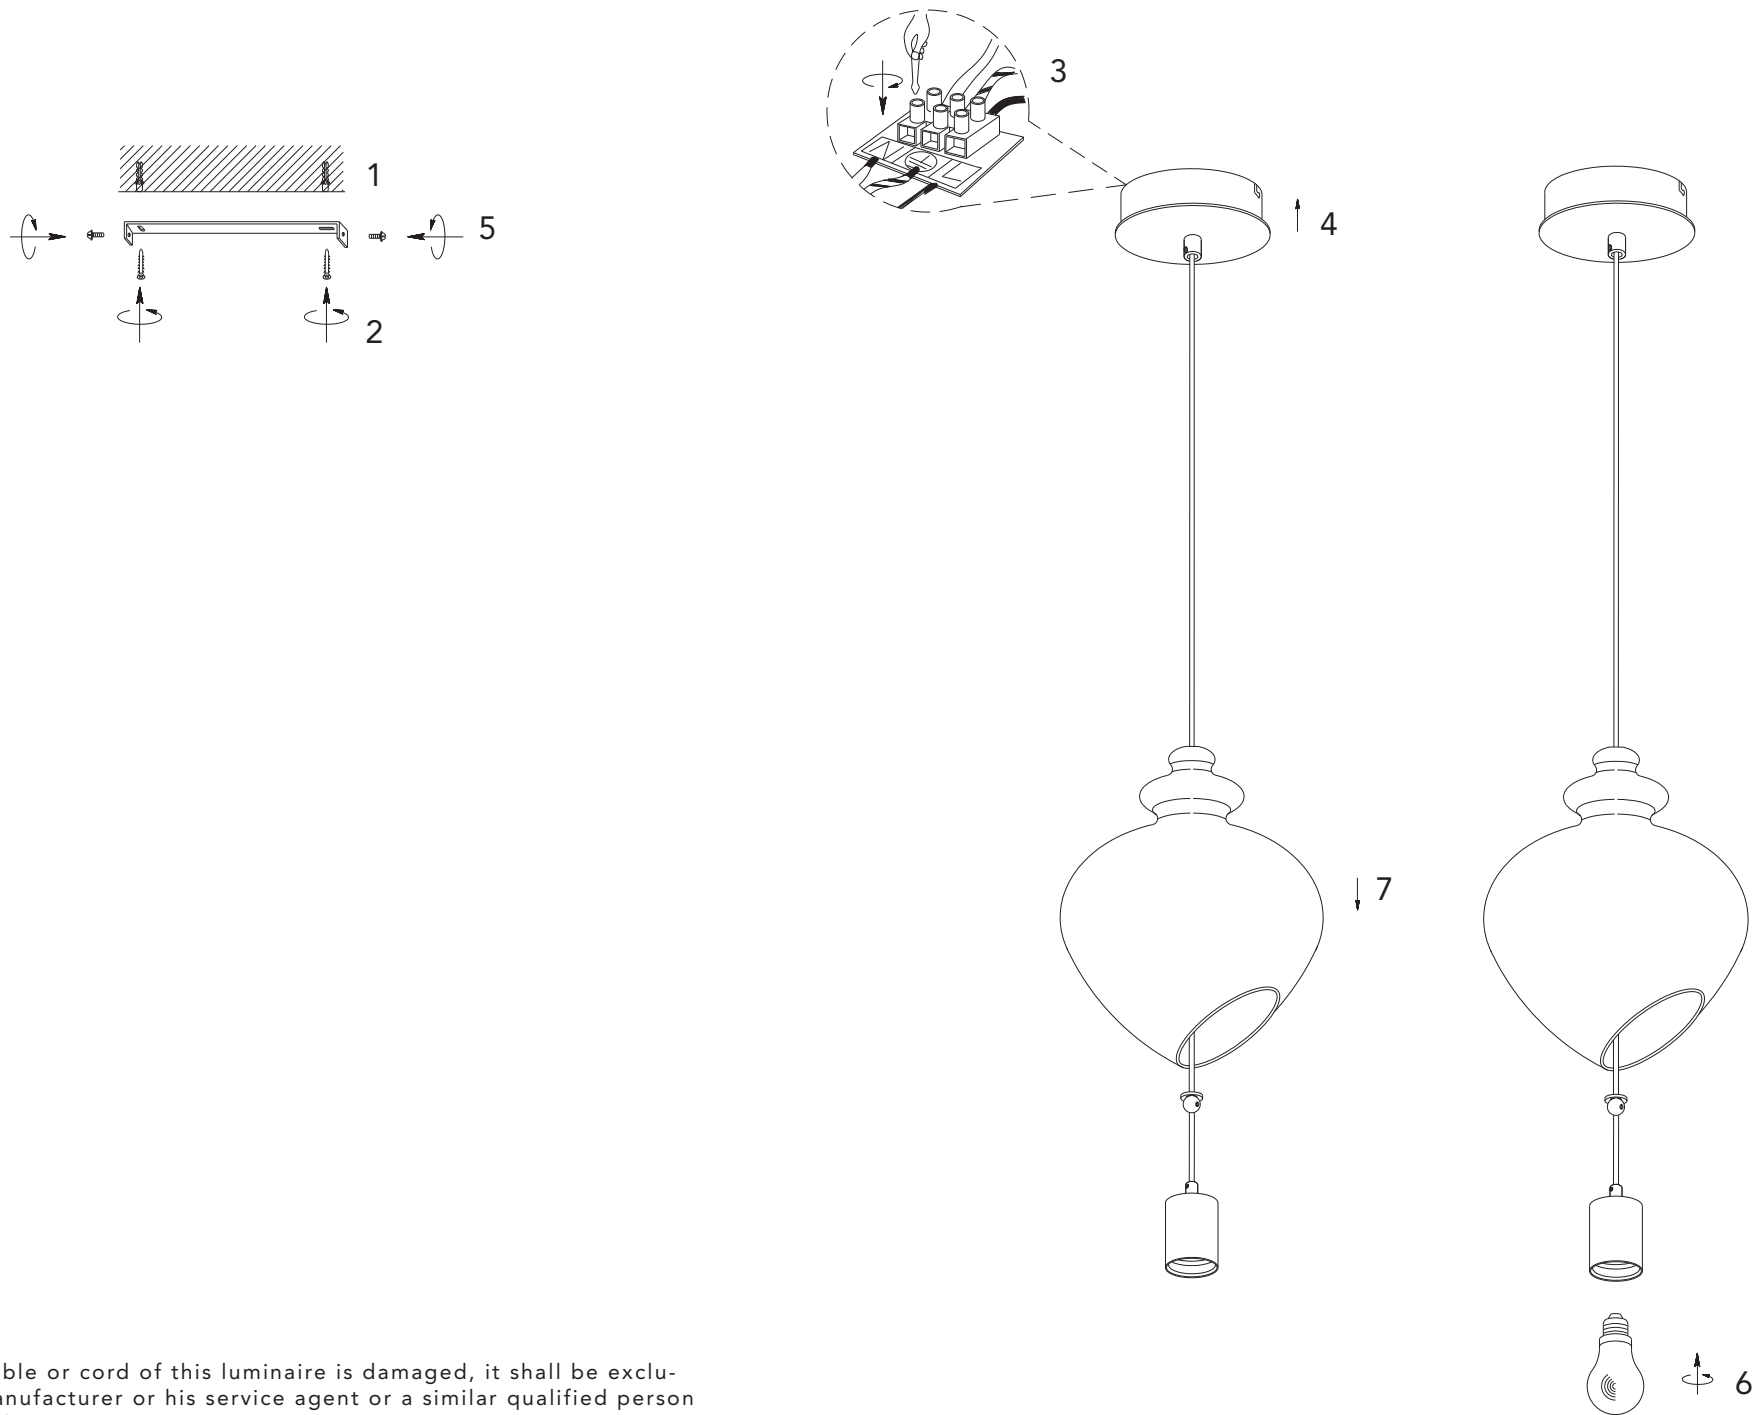

FRANSEN

WWW.FRANSEN.COM

If the external flexible cable or cord of this luminaire is damaged, it shall be exclusively replaced by the manufacturer or his service agent or a similar qualified person in order to avoid a hazard.