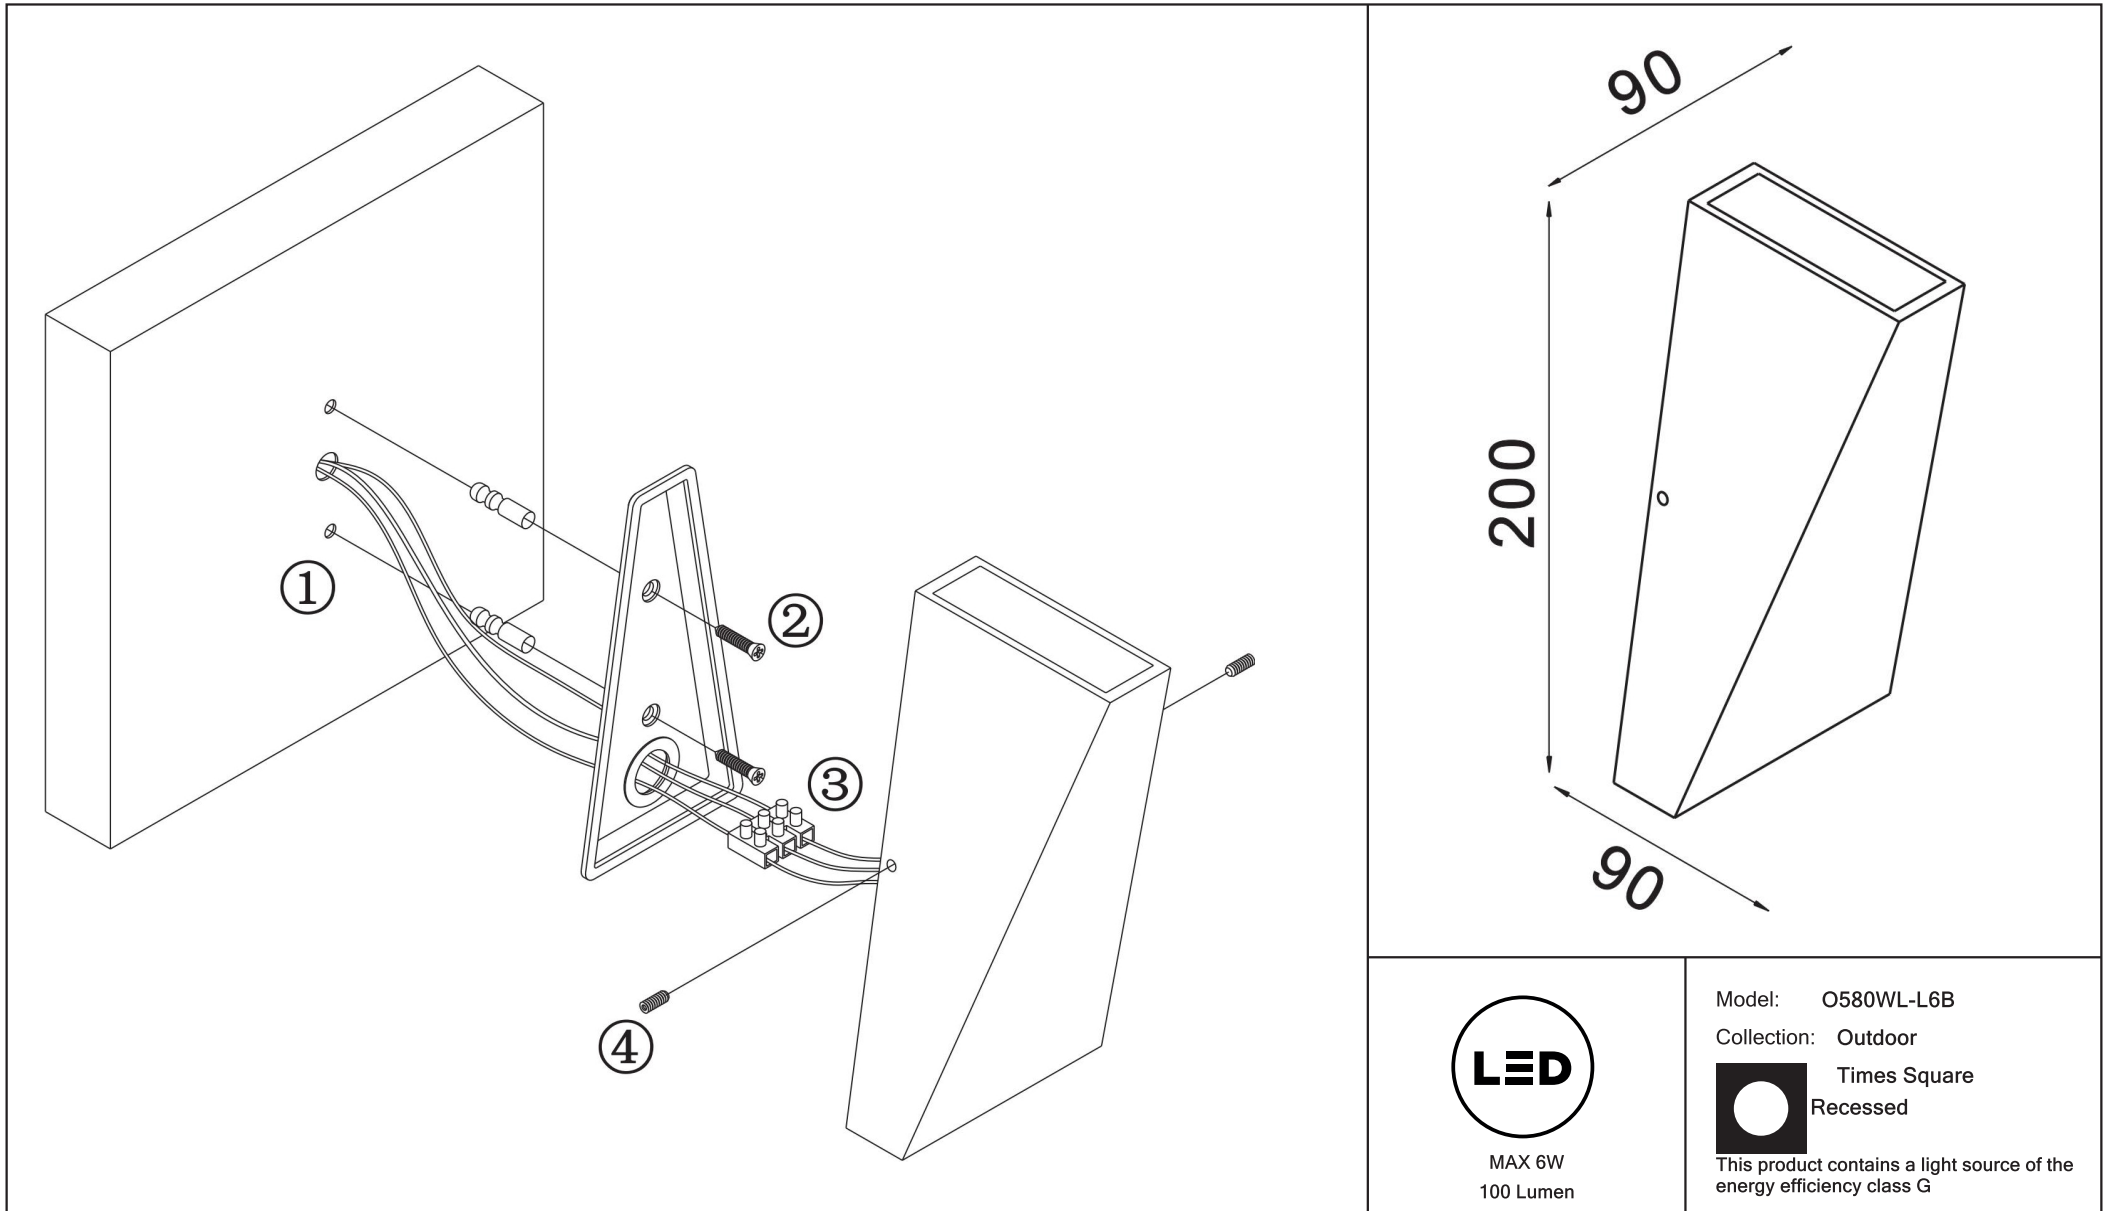

Instruction

O580WL-L6B

MAX 6W
100 Lumen

Model: O580WL-L6B
Collection: Outdoor
Times Square
Recessed

This product contains a light source of the energy efficiency class G