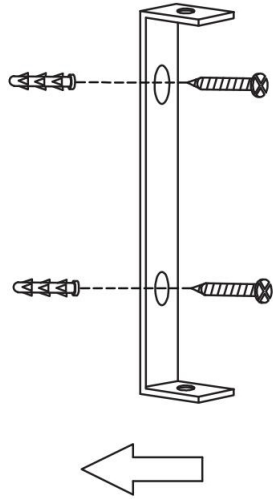

①

②

③

1xE27 40W

Model: T163-01-C

Collection: Pendant

Series: Irving

 Wall Lamps