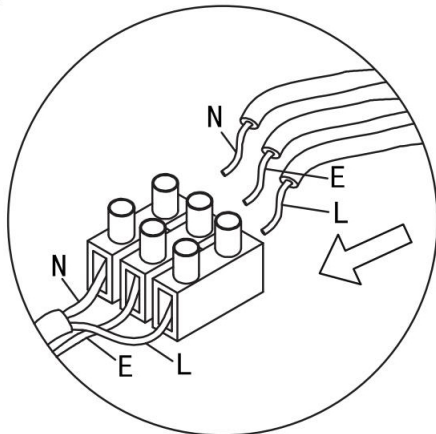

①

②

③

1xE27 40W

Model: T163-01-C

Collection: Pendant

Series: Irving

 Wall Lamps