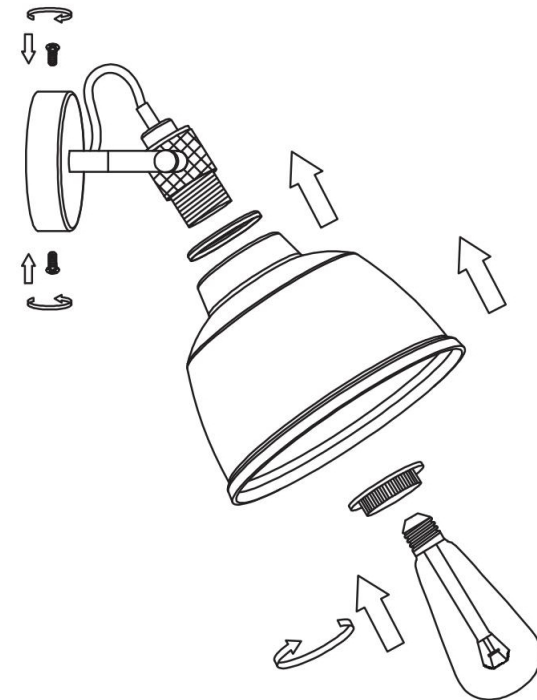

①

②

③

1xE27 40W

Model: T163-01-C

Collection: Pendant

Series: Irving

 Wall Lamps