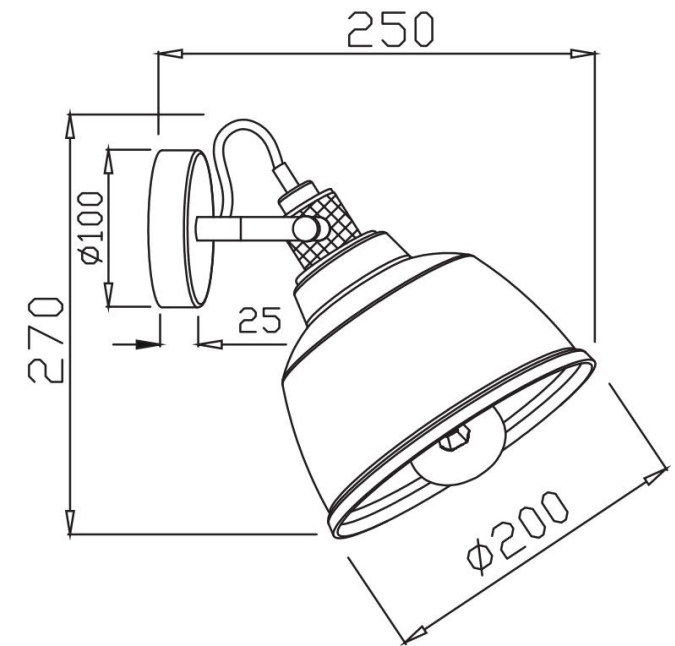

①

②

③

1xE27 40W

Model: T163-01-C

Collection: Pendant

Series: Irving

 Wall Lamps