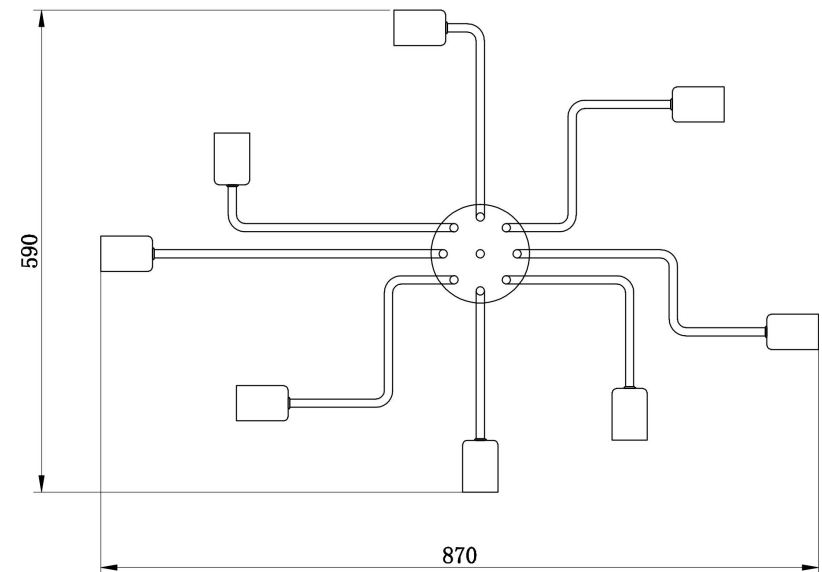

## T532CL-08B

Model: T532CL-08B  
Collection: Loft  
Series: Gilbert  
Ceiling Lamps