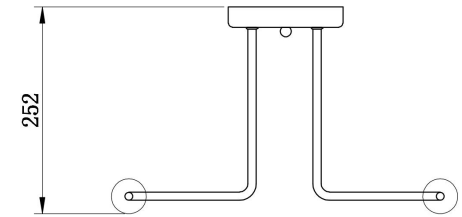

## T532CL-08B

Model: T532CL-08B  
Collection: Loft  
Series: Gilbert  
Ceiling Lamps