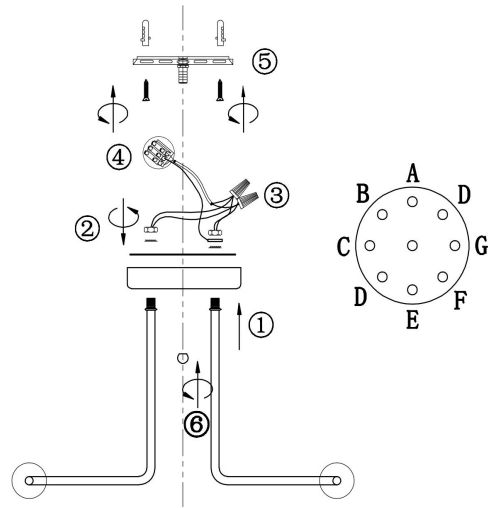

## T532CL-08B

Model: T532CL-08B  
Collection: Loft  
Series: Gilbert  
Ceiling Lamps