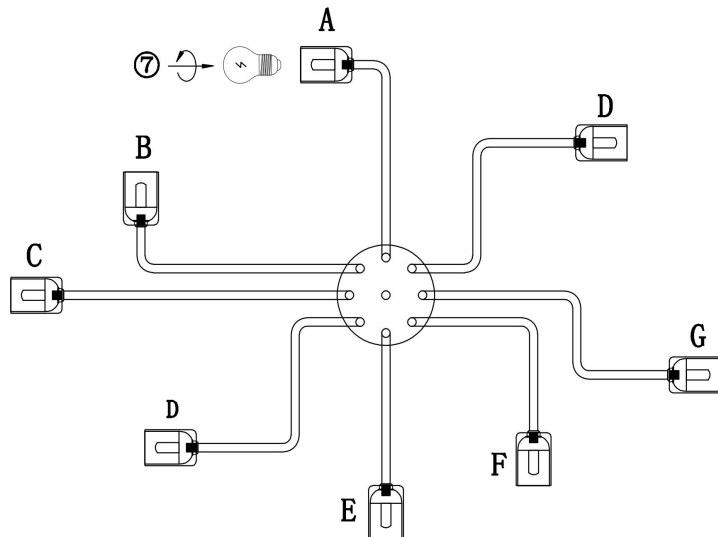

## T532CL-08B

Model: T532CL-08B  
Collection: Loft  
Series: Gilbert  
Ceiling Lamps