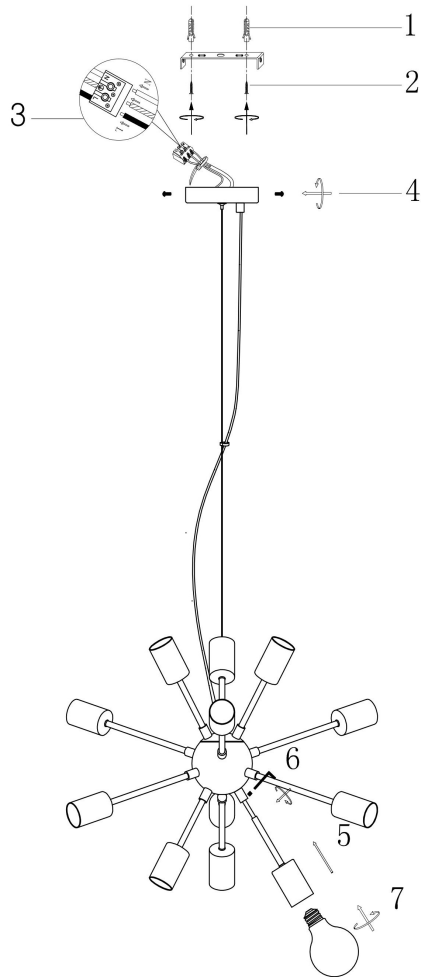

Instruction

T546PL-12B

12xE27 7W

Model: T546PL-12B
Collection: Loft
Series: Jackson
Pendant Lamps