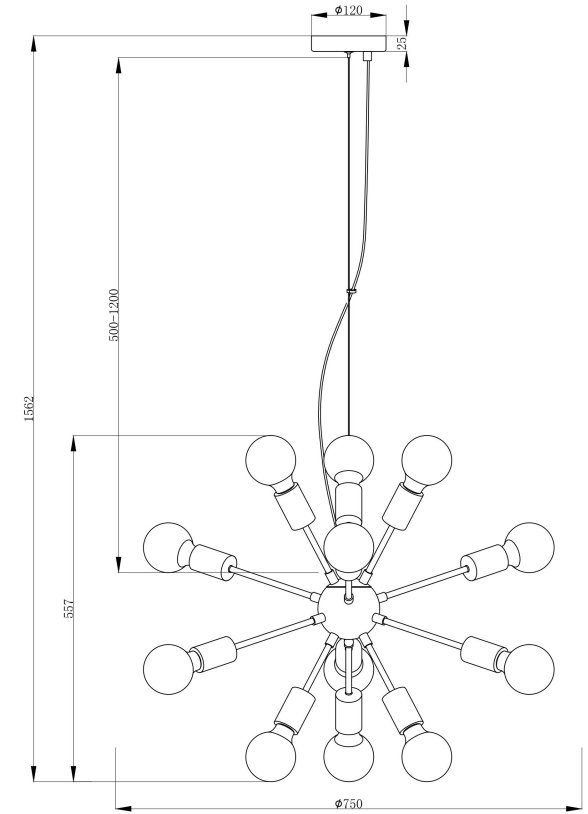

Instruction

T546PL-12B

12xE27 7W

Model: T546PL-12B
Collection: Loft
Series: Jackson
Pendant Lamps