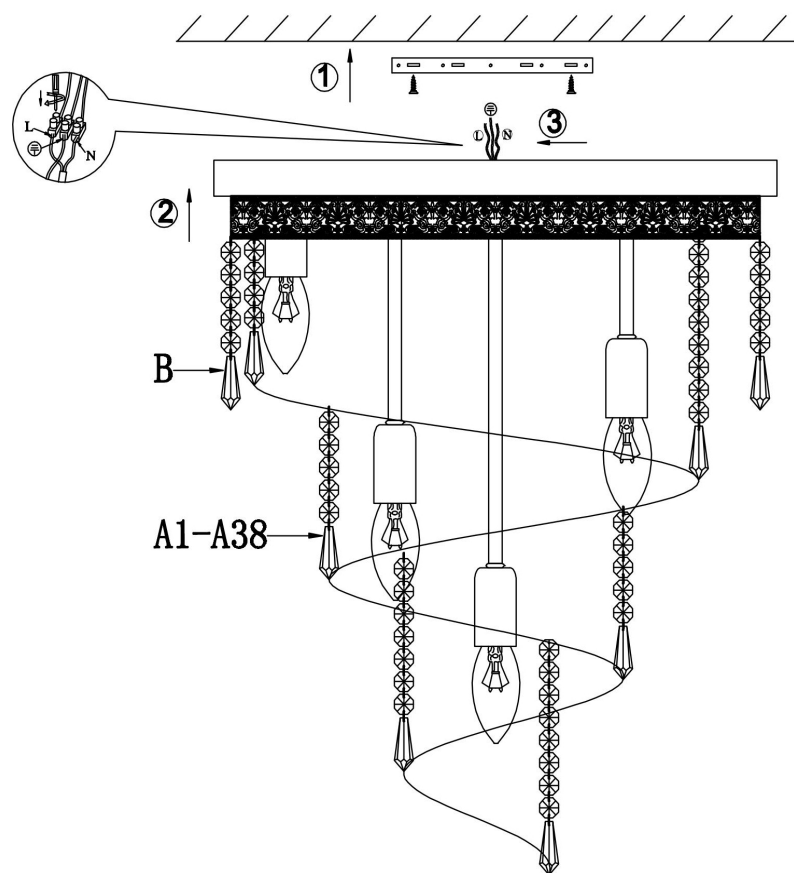

A1-A38=38pcs  
B=68pcs

7xE14 60W

Model: DIA522-CL-07-G  
Collection: Royal Classic  
Series: Cascade  
Pendant Lamps