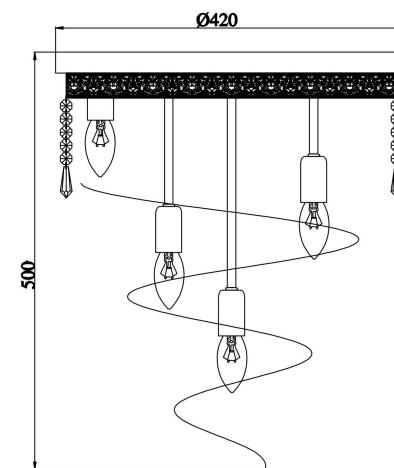

A1-A38=38pcs  
B=68pcs

7xE14 60W

Model: DIA522-CL-07-G  
Collection: Royal Classic  
Series: Cascade  
Pendant Lamps