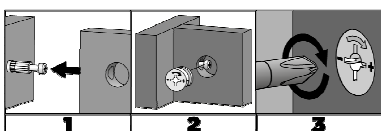

AC000102		4x