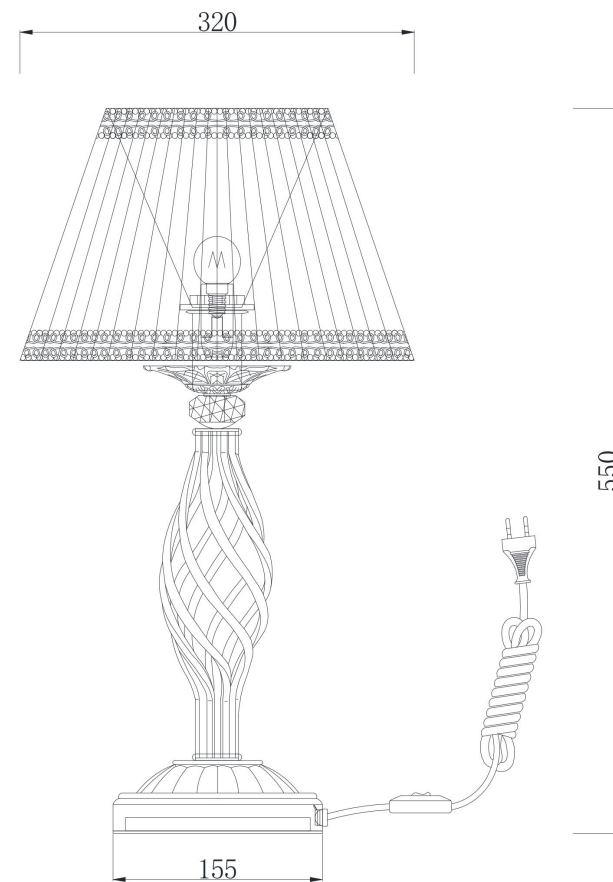

Instruction

RC247-TL-01-R

1xE14 40W

Model: RC247-TL-01-R
Collection: Royal Classic
Series: Grace
Table Lamps