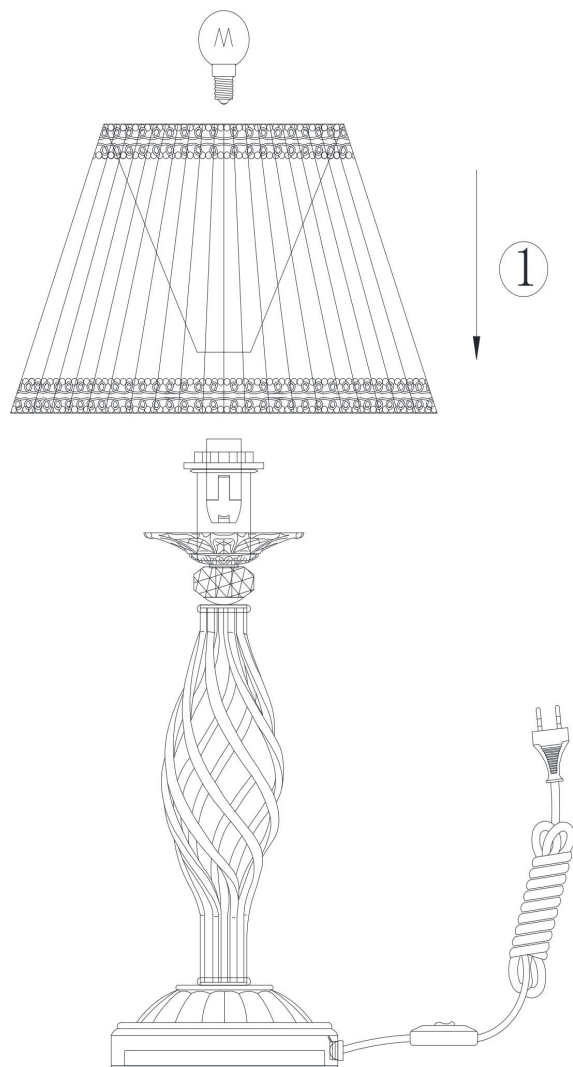

Instruction

RC247-TL-01-R

1xE14 40W

Model: RC247-TL-01-R
Collection: Royal Classic
Series: Grace
Table Lamps