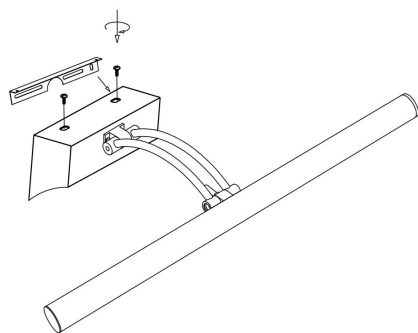

1

2

3

4

MAX 16W
1 200 Lumen

Model: MIR003WL-L16CH

Collection: Mirror

Fino
Recessed