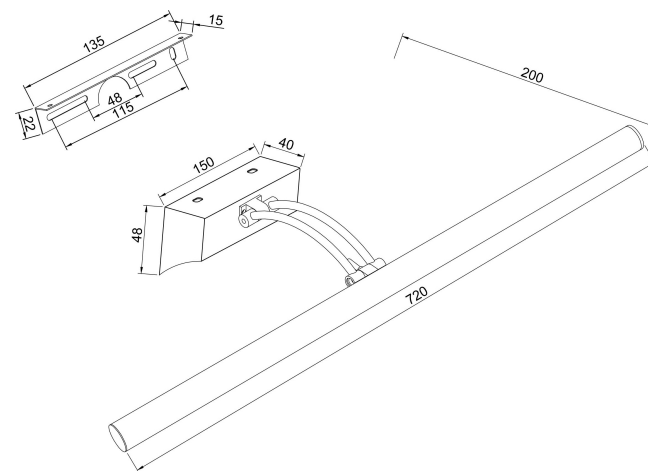

1

2

3

4

MAX 16W
1 200 Lumen

Model: MIR003WL-L16CH

Collection: Mirror

Fino
Recessed