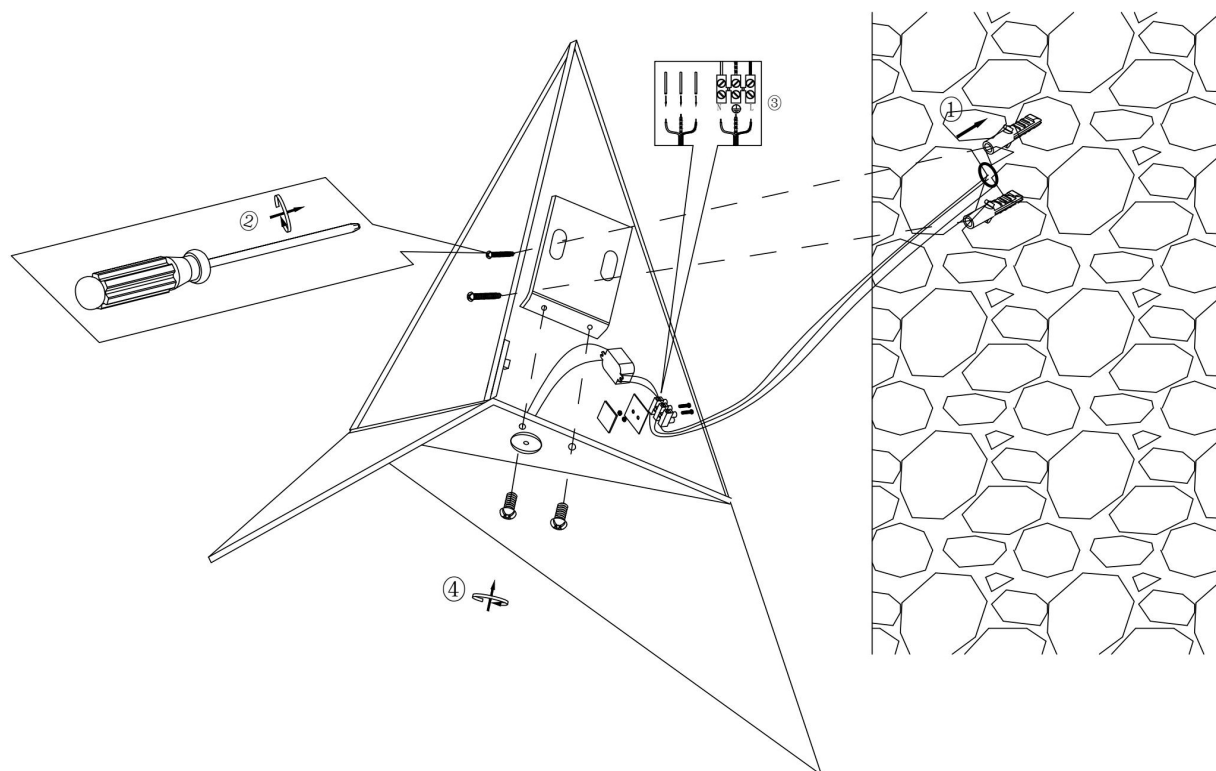

Instruction

C808WL-L3B

MAX 3W
100 Lumen

Model: C808WL-L3B
Collection: Wall
Series: Trame
Wall Lamps

This product contains a light source of the energy efficiency class G