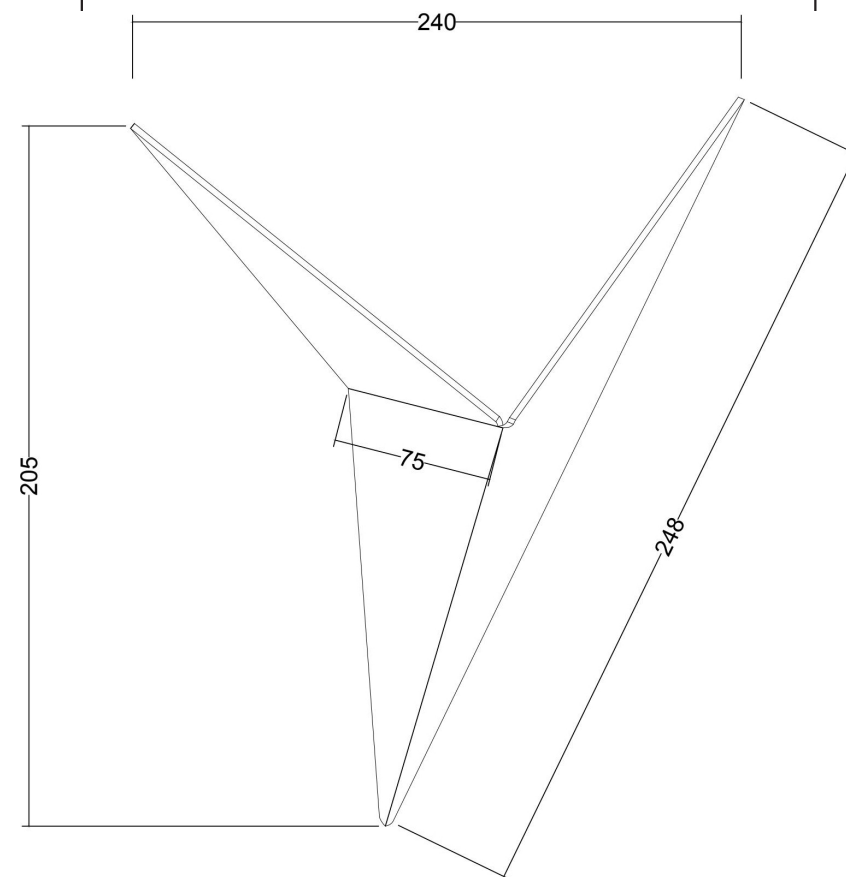

Instruction

C808WL-L3B

MAX 3W
100 Lumen

Model: C808WL-L3B
Collection: Wall
Series: Trame
Wall Lamps

This product contains a light source of the energy efficiency class G