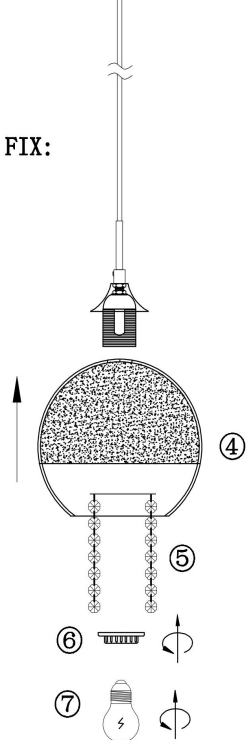

INSTRUCTION FOR FIX:
A=9pcs

Model: P140-PL-110-1-N
Collection: Pendant
Series: Fermi
Pendant Lamps