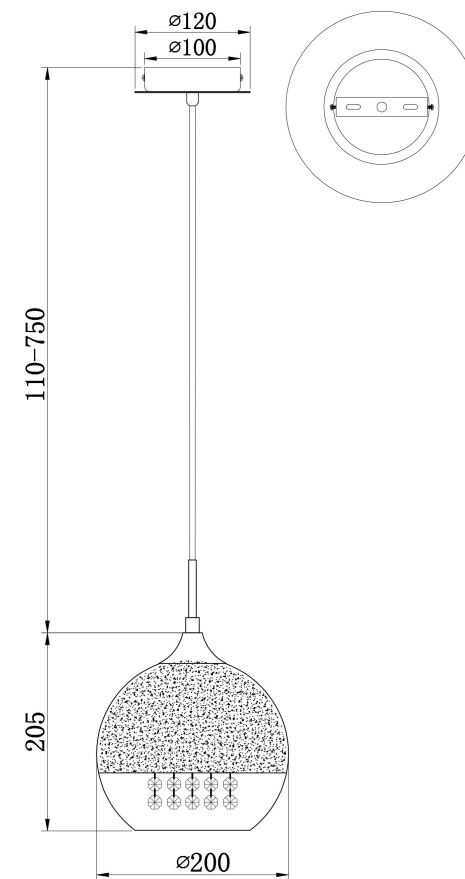

INSTRUCTION FOR FIX:
A=9pcs

Model: P140-PL-110-1-N
Collection: Pendant
Series: Fermi
Pendant Lamps