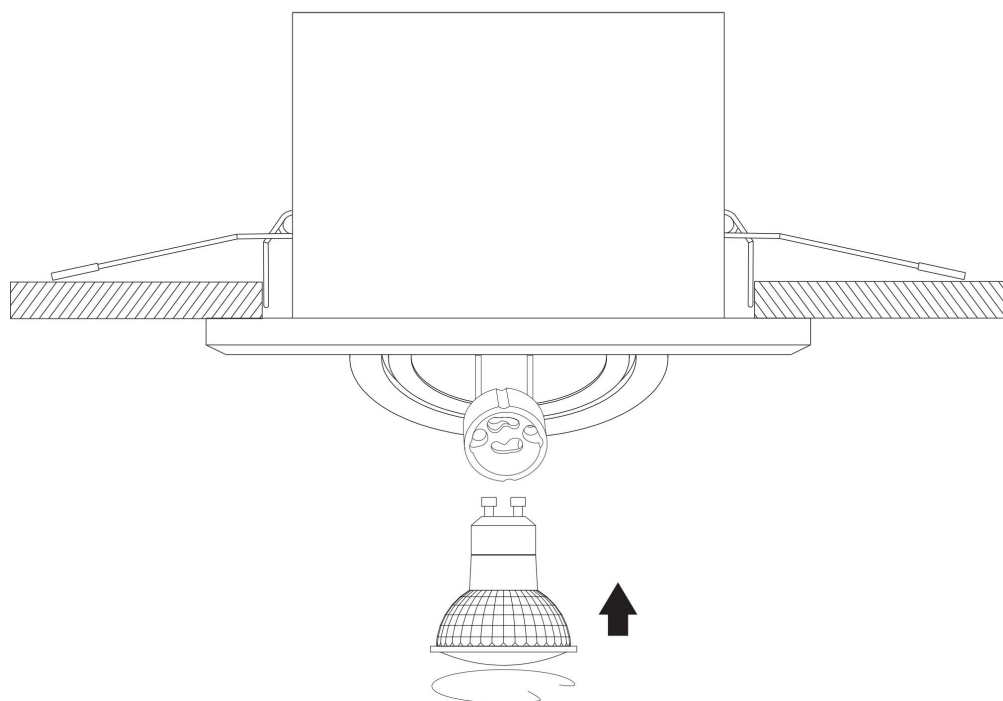

□ 95*95

1xGU10 10W

Model: DL008-2-01-B

Collection: Downlight

 Metal Modern
Recessed