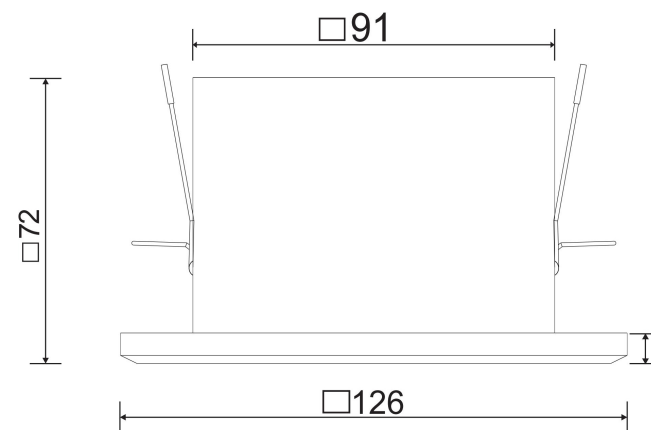

□ 95*95

1xGU10 10W

Model: DL008-2-01-B

Collection: Downlight

 Metal Modern
Recessed