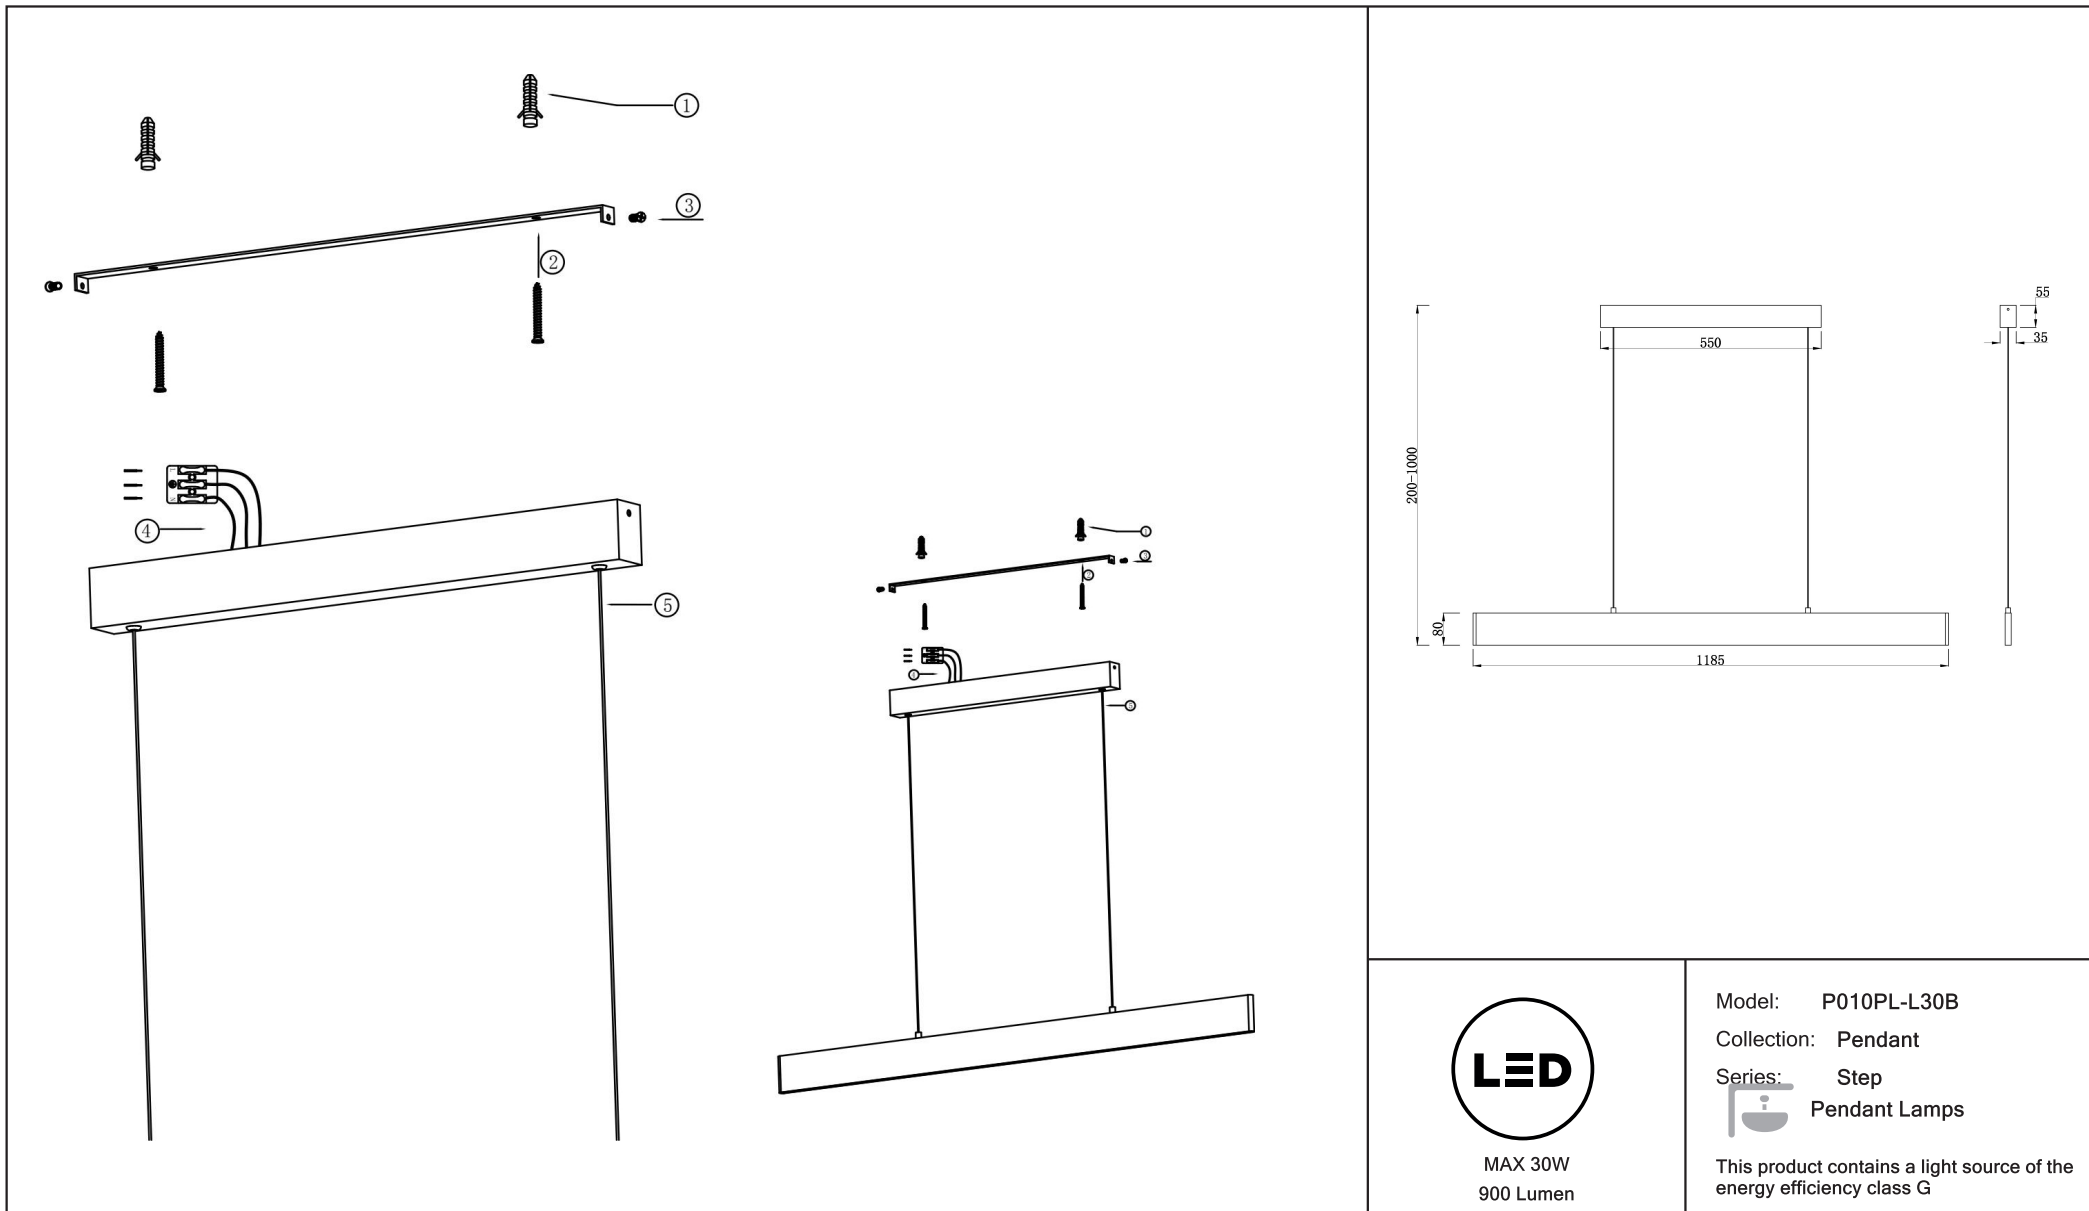

## P010PL-L30B

MAX 30W  
900 Lumen

Model: P010PL-L30B  
Collection: Pendant  
Series: Step  
Pendant Lamps

This product contains a light source of the energy efficiency class G