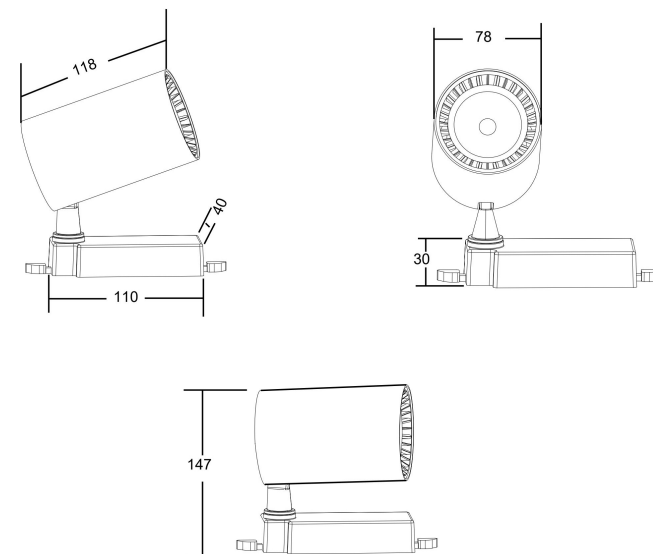

Instruction

TR003-1-12W3K-W

MAX 10W
900 Lumen

Model: TR003-1-12W3K-W

Collection: Single phase track

Vuoro
Track light

This product contains a light source of the energy efficiency class G