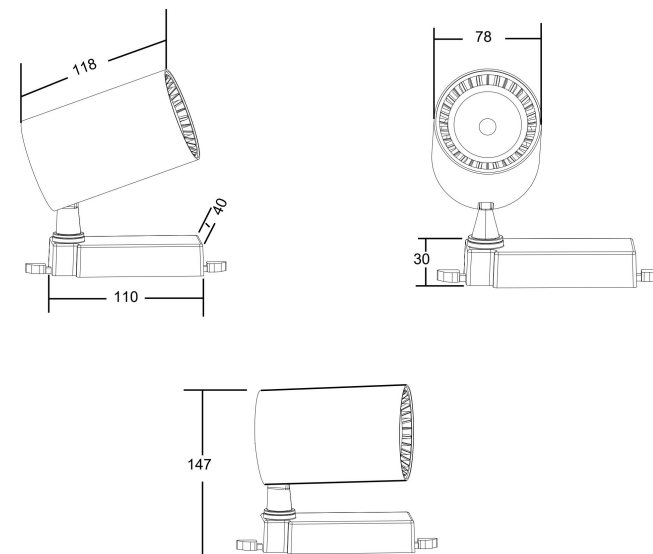

Instruction

TR003-1-12W4K-W

MAX 10W
900 Lumen

Model: TR003-1-12W4K-W

Collection: Single phase track

Vuoro
Track light

This product contains a light source of the energy efficiency class G