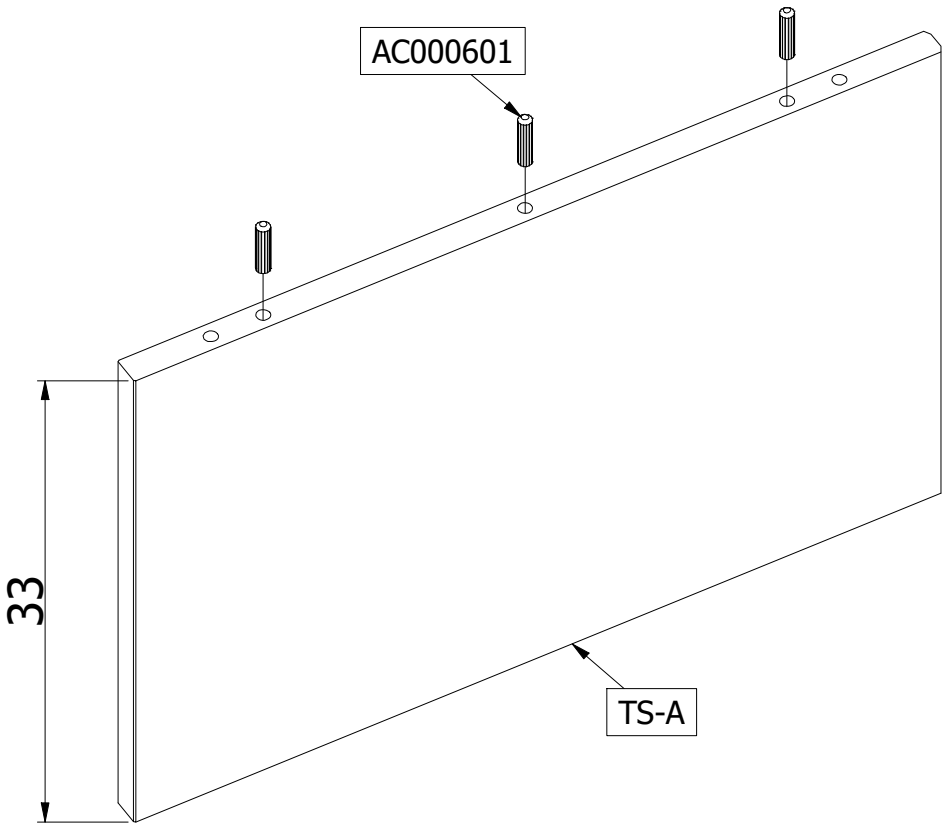

# TRIAN TOWER ROND

BUCH RACK RUND - ÉTAGÈRE À LIVRES ROND - BOOK RACK ROUND

**wood** MADE BY

Qty	Code	Thickness	Length	Width
1	BB	18	1000	1000
4	TB	18	1000	1000
6	TS-A	18	330	498
3	TS-B	18	240	498
3	TS-C	18	450	498
3	TS-D	18	240	498

30	Ø15mm	AC000102	
30	24mm	AC000103	
6	4x16mm	AC000204	
36	5x40mm	AC000238	
30	Ø14	AC000369-*	
45	8x35mm	AC000601	
1	Connecting Plate	TL000305	

1

3x

2

3

3x

4

6