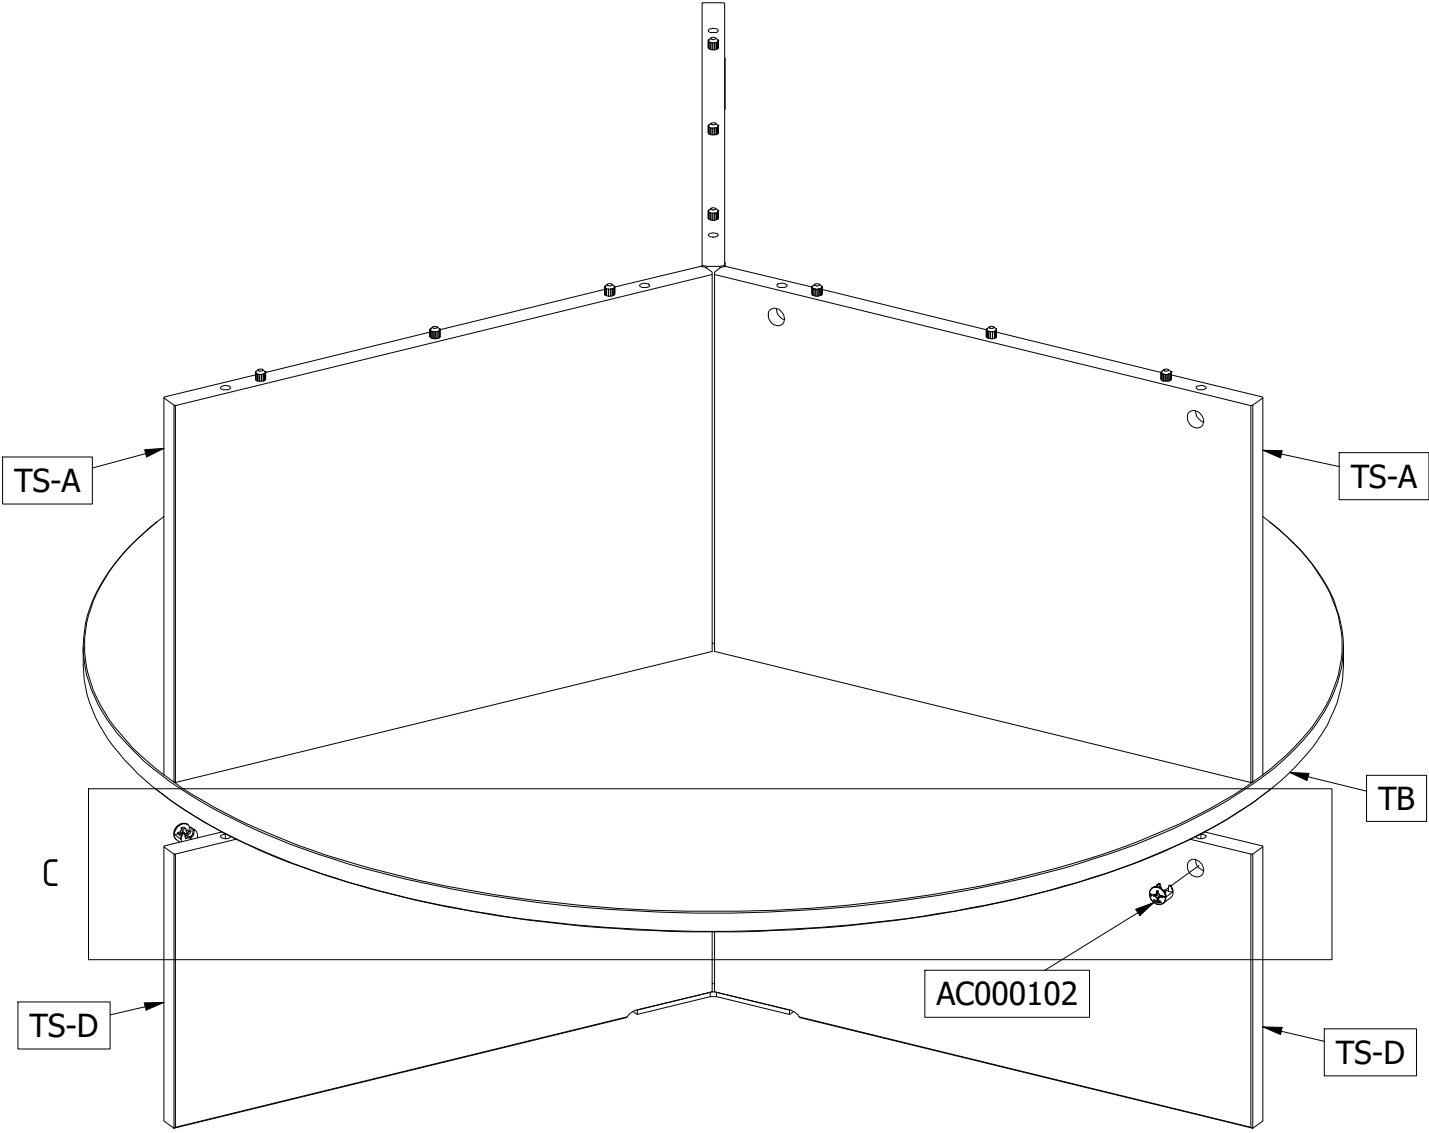

# TRIAN TOWER ROND

BUCH RACK RUND - ÉTAGÈRE À LIVRES ROND - BOOK RACK ROUND

**wood** MADE BY

Qty	Code	Thickness	Length	Width
1	BB	18	1000	1000
4	TB	18	1000	1000
6	TS-A	18	330	498
3	TS-B	18	240	498
3	TS-C	18	450	498
3	TS-D	18	240	498

30	Ø15mm	AC000102	
30	24mm	AC000103	
6	4x16mm	AC000204	
36	5x40mm	AC000238	
30	Ø14	AC000369-*	
45	8x35mm	AC000601	
1	Connecting Plate	TL000305	

1

3x

2

3

3x

4

6