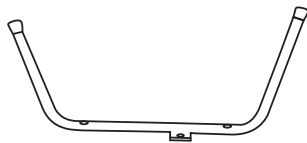

# VOGUE

armchair

1

+ 1x

+ 2x

+ 1x

+ 4x 6x35mm

+ 2x 6x25mm

2

3

**START**  
360° x 4 ~ 5

4

**MAX**

5