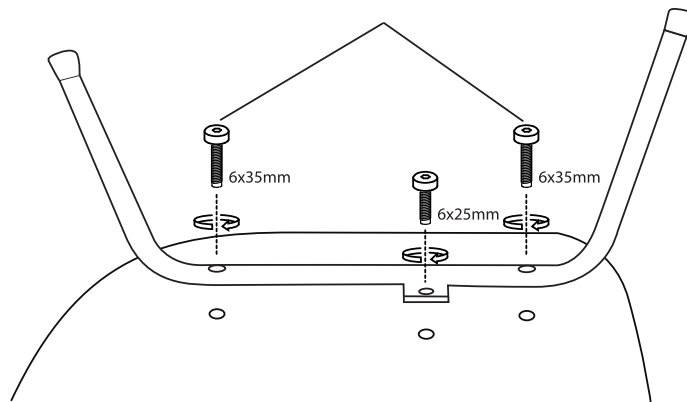

# VOGUE

armchair

1

+ 1x

+ 2x

+ 1x

+ 4x 6x35mm

+ 2x 6x25mm

2

3

**START**  
360° x 4 ~ 5

4

**MAX**

5