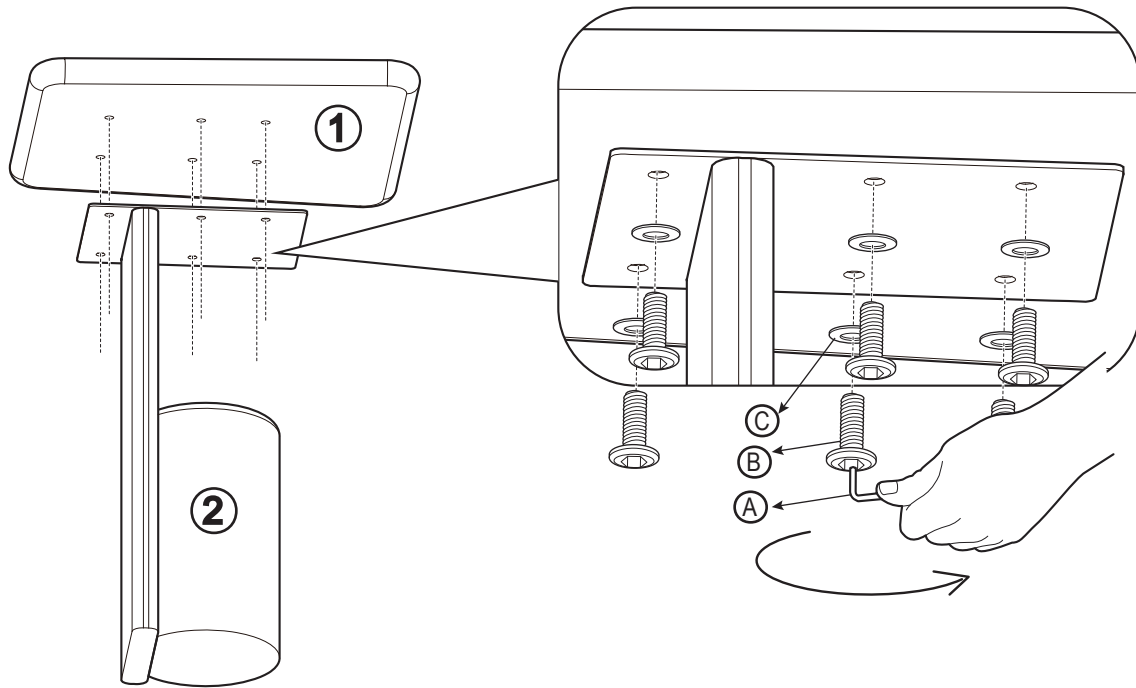

Total material list, furniture parts

①
1 PC

②
4 PCS

Total material list, hardware

Ⓐ
Hex - Key
M5: 1PC

Ⓑ
Bolt
M8 x 16mm: 6PCS

Ⓒ
Washer
M8 x 20mm: 6PCS

Assembly instruction, 1