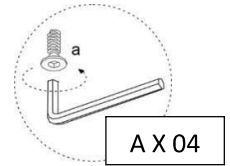

Assembly Instructions

MESA COMEDOR

Size: - 140 X 140 X 75 cm (LxWxH)

English

This page lists the contents included in the box. Please take time to identify the hardware as well as the individual components of the product. As you unpack and prepare for assembly, place the contents on a carpet or a padded area to protect them from damage. Please follow the assembly instructions closely. Improper assembly can result in personal or property damage.

Contents inside the box

Top X 01

Base X 01

A X 04 = 8/20 MM

A X 04 = 8/20 MM

X1

1

2