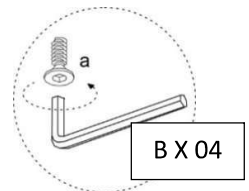

2

Align peg with holes with matching on the top to on the base