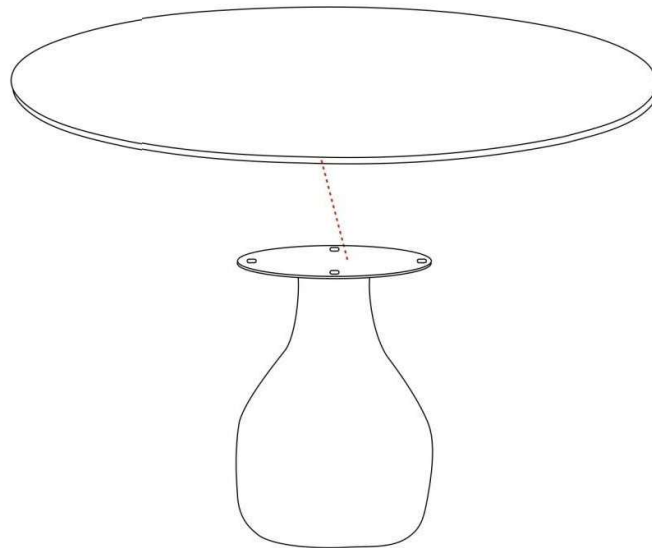

2

Align peg with holes with matching on the top to on the base