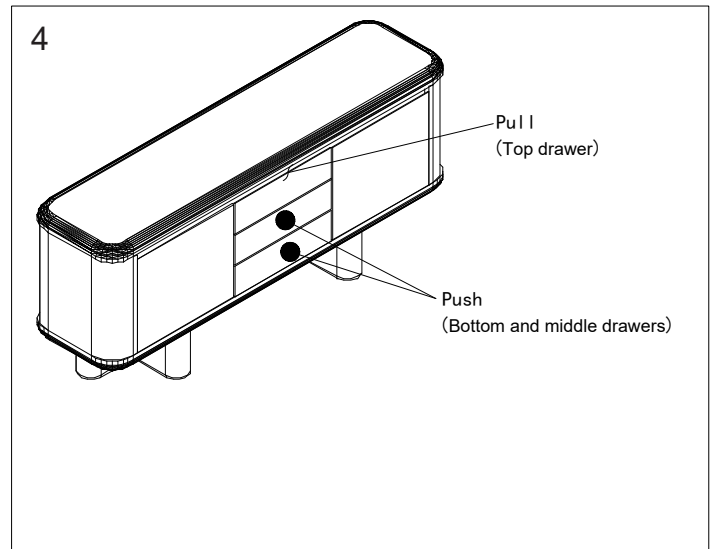

DUTCH BONE

ASSEMBLY INSTRUCTIONS

Please read the instructions carefully for correct and safe assembly.

Name product 1001397 Sideboard Herman
Article number 1001350 Sideboard Herman ctn 1
Article number 1001396 Sideboard Herman ctn 2

**Thank you for
purchasing this
Dutchbone product.**

DUTCH BONE

ASSEMBLY INSTRUCTIONS

Please read the instructions carefully for correct and safe assembly.

Name product 1001397 Sideboard Herman
Article number 1001350 Sideboard Herman ctn 1
Article number 1001396 Sideboard Herman ctn 2