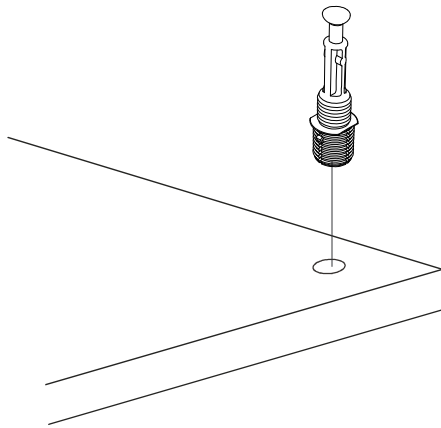

# ATTENTION !!

Minifix is the main connection material used in  products. Before starting assembly, please check the drawings below.

**ELİNA 3K KAPAK**

.26	2	967	445	18
.27	2	1522	435	18
.29	2	900	80	18
.30	2	450	80	18
.31	2	894	194	18