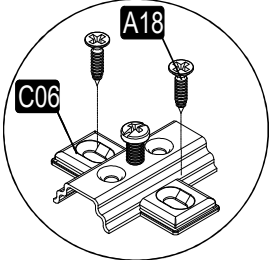

# ATTENTION !!

Minifix is the main connection material used in  products. Before starting assembly, please check the drawings below.

**ELİNA 3K KAPAK**

.26	2	967	445	18
.27	2	1522	435	18
.29	2	900	80	18
.30	2	450	80	18
.31	2	894	194	18

**GENERAL VIEW**

1

2

3

4