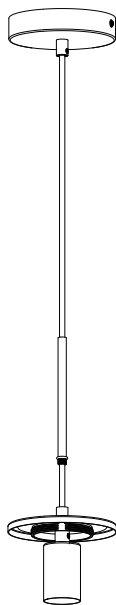

Muse Ceiling Lamp

Hübsch

DANISH HOME INTERIOR & DESIGN

x2

x1

x1

x1

x1

①

③

②

×2

220-240V~50/60Hz, E27 MAX LED 15W

hubsch-interior.com

#myhubsch @hubschinterior

Hübsch
DANISH HOME INTERIOR & DESIGN