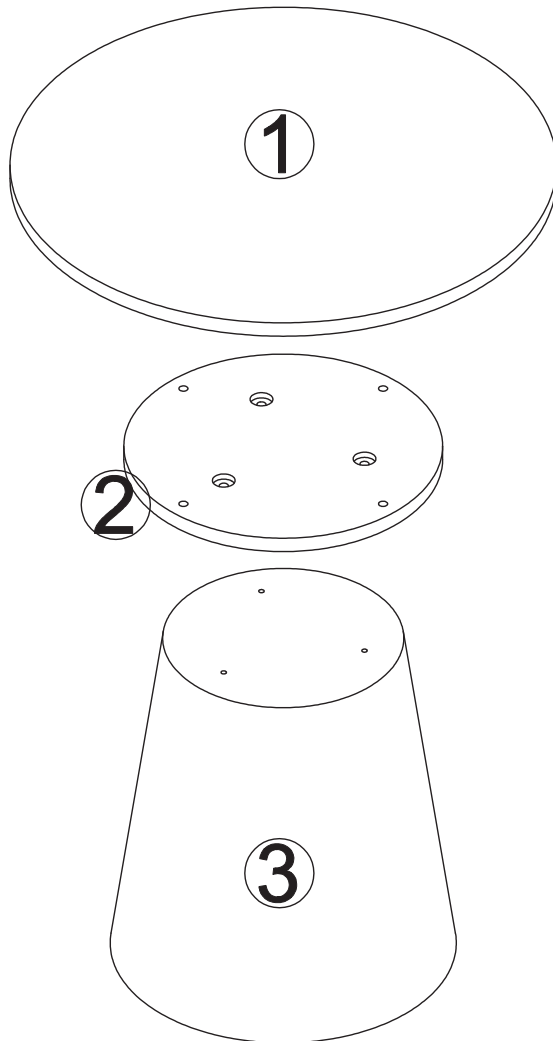

2102170 Coffee Table

IH HOUSE
NORDIC

FR

**Pensez à
donner ou recycler.**

Association

ou

Magasin

ou

Déchèterie

<https://quefairedemesdechets.fr>

A	X7	B	X7	C	X6	D	X1
							
M8X30		Ø8X18		40x40		5#	

1 ▷

For safe transport, part 1 and 2 are pre-assembled.
Follow these steps to assemble your table correctly

2 ▷

A	X3	B	X3	D	X1
					
M8X30		Ø8X18		5#	

3▷

A	X4	B	X4	D	X1
					
M8X30		Ø8X18		5#	

4▷

C	X6
	
40x40	

5▷

OK