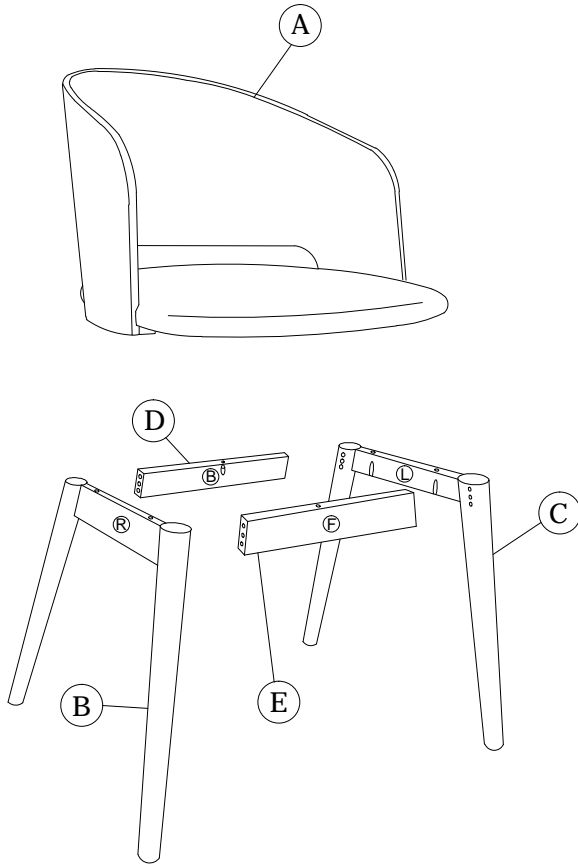

20 min	x1	x2	x1

F x 4
M6 x 60mm (RB)

G x 4
M6 x 50mm (RB)

H x 8
5/16" (RB)

I x 4
6 x 13mm (RB)

J x 4
5/16"

K x 2
M5 x 32mm (BLK)

L x 8
M10 x 30mm

M x 1
M4

1

2

3

THAT'S ALL FOLKS

Share your style!

#KaveHome