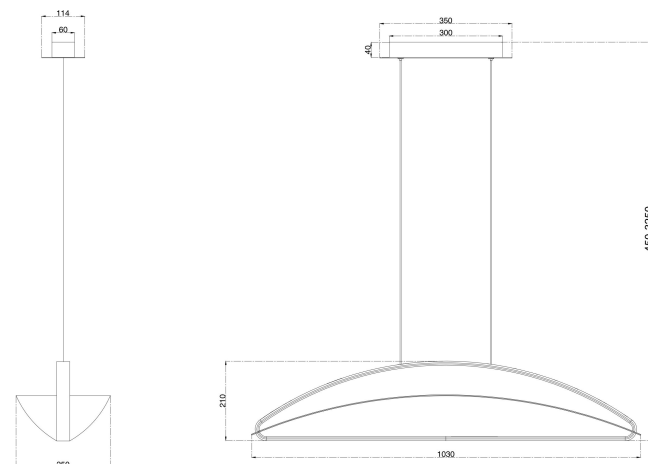

NO.1

NO.2

NO.3

MAX 34W  
2 040 Lumen

Model: MOD281PL-L34BS3K

Collection: Modern

Series: Breeze

 Pendant Lamps

This product contains a light source of the energy efficiency class G