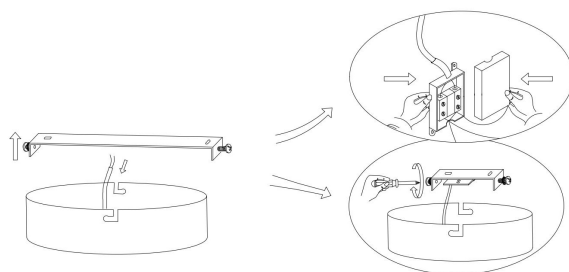

NO.1

NO.2

NO.3

MAX 45W
2 700 Lumen

Model: MOD281CL-L45BS3K

Collection: Modern

Series: Breeze

This product contains a light source of the energy efficiency class G