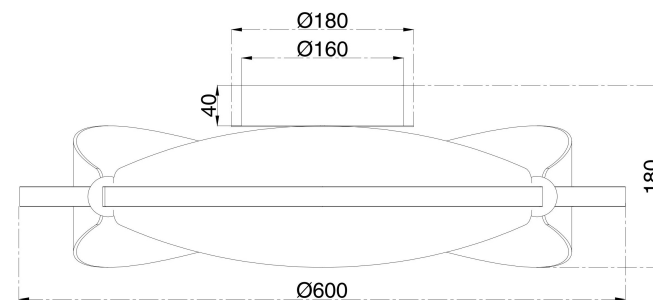

NO.1

NO.2

NO.3

MAX 45W
2 700 Lumen

Model: MOD281CL-L45BS3K

Collection: Modern

Series: Breeze

This product contains a light source of the energy efficiency class G