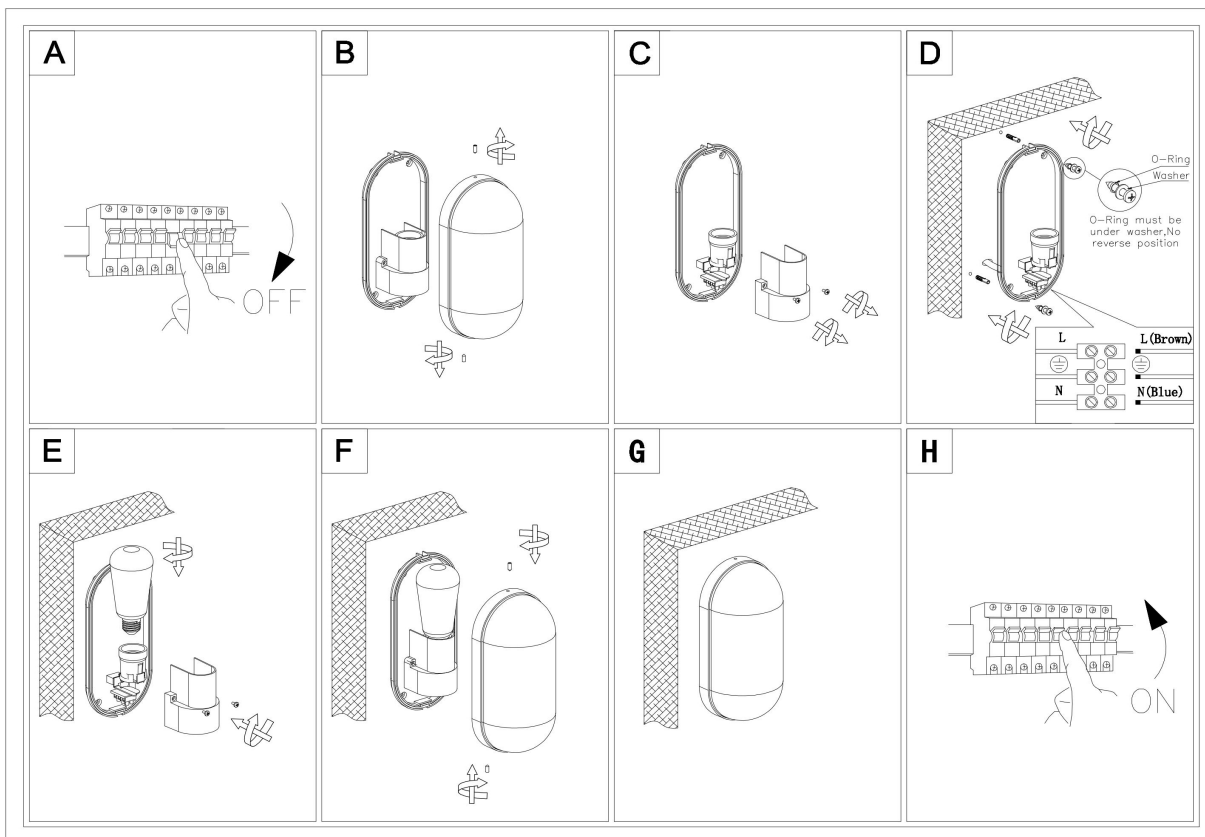

125

85

255

1xE27 15W

Model: O449WL-01GF
Collection: Outdoor
Series: Candle
Wall Lamps