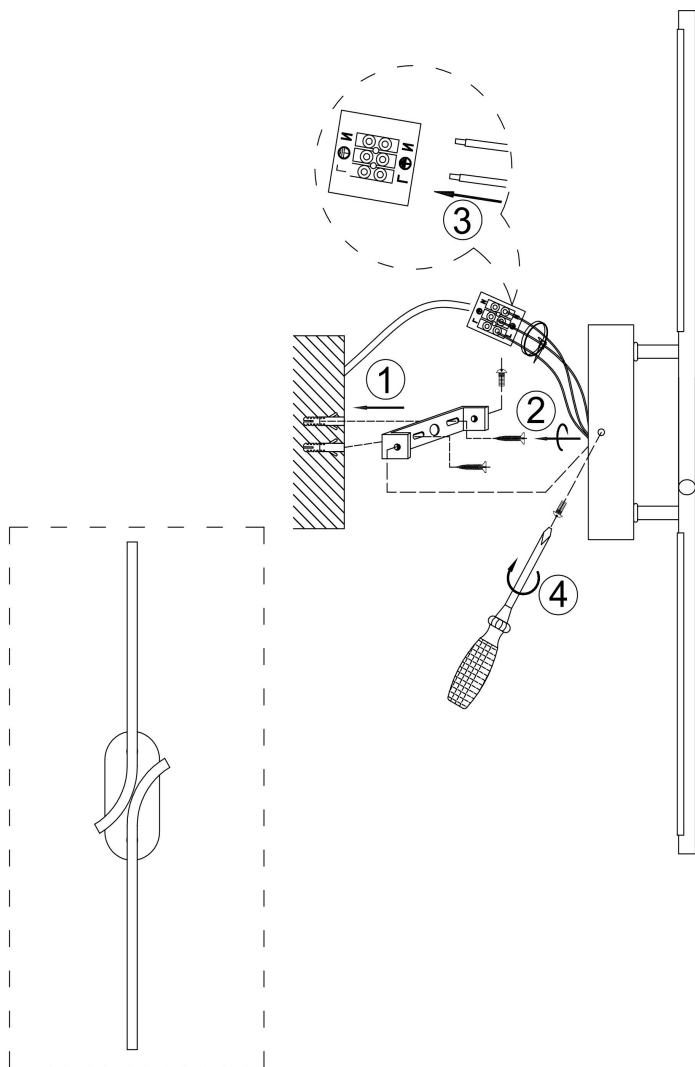

Instruction

MOD256WL-L5BS3K1

MAX 6W
170 Lumen

Model: MOD256WL-L5BS3K1

Collection: Modern

Series: Renaissance

Wall Lamps

This product contains a light source of the energy efficiency class B