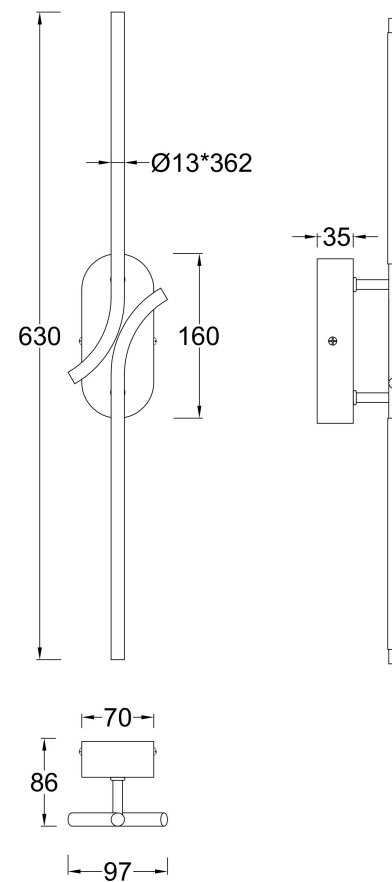

Instruction

MOD256WL-L5BS3K1

MAX 6W
170 Lumen

Model: MOD256WL-L5BS3K1

Collection: Modern

Series: Renaissance

Wall Lamps

This product contains a light source of the energy efficiency class B