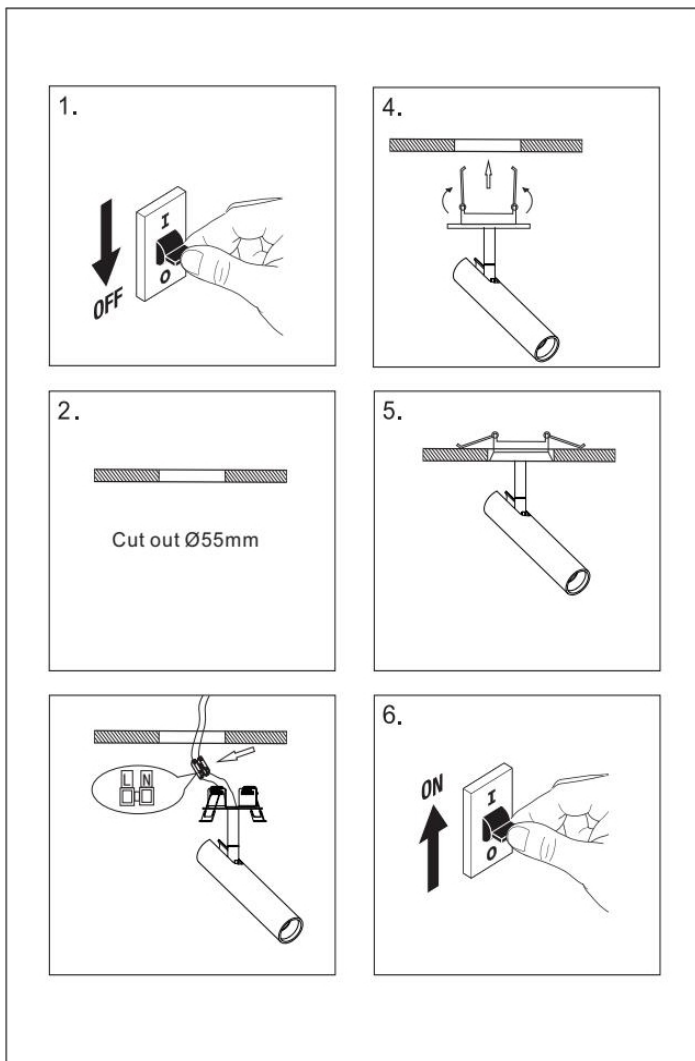

Instruction

C141RS-L125-6W3K-W

MAX 6W
290 Lumen

Model: C141RS-L125-6W3K-W

Collection: Ceiling

Focus T
Recessed

This product contains a light source of the energy efficiency class G