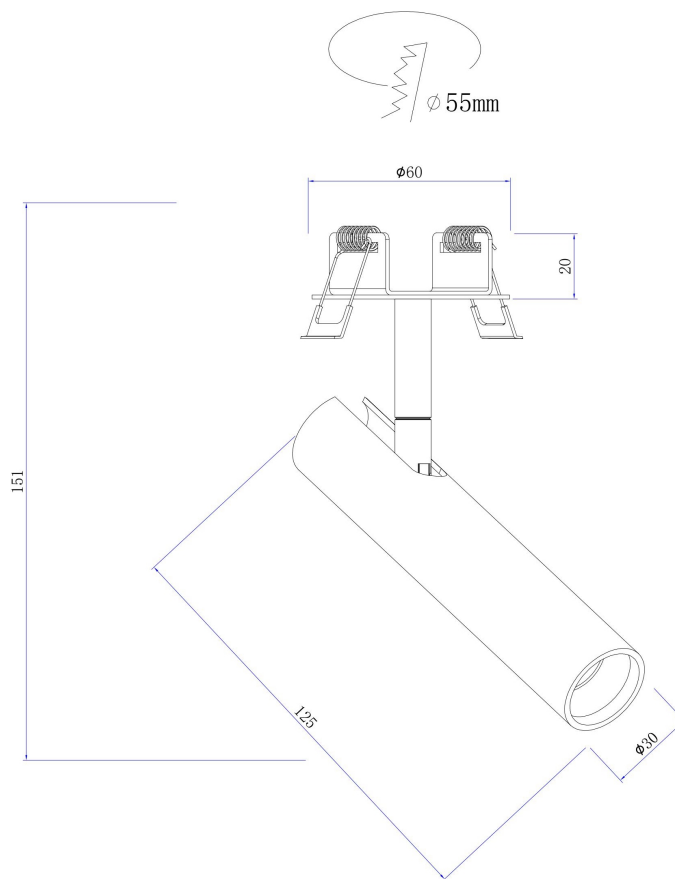

Instruction

C141RS-L125-6W3K-W

MAX 6W
290 Lumen

Model: C141RS-L125-6W3K-W

Collection: Ceiling

Focus T
Recessed

This product contains a light source of the energy efficiency class G