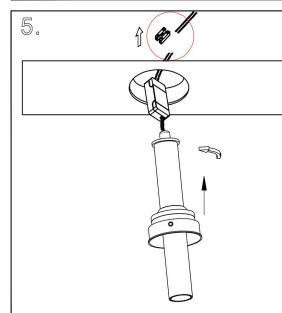

## C140TRS-L300-7W3K-W

MAX 7W  
460 Lumen

Model: C140TRS-L300-7W3K-

Collection: Ceiling

Focus T  
Recessed

This product contains a light source of the energy efficiency class G