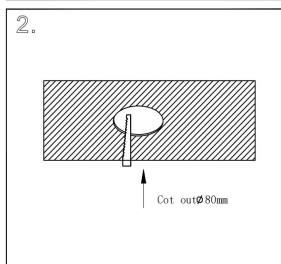

## C140TRS-L300-7W3K-W

MAX 7W  
460 Lumen

Model: C140TRS-L300-7W3K-

Collection: Ceiling

Focus T  
Recessed

This product contains a light source of the energy efficiency class G