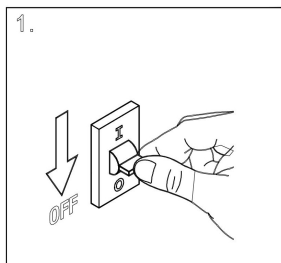

## C140TRS-L300-7W3K-W

MAX 7W  
460 Lumen

Model: C140TRS-L300-7W3K-

Collection: Ceiling

Focus T  
Recessed

This product contains a light source of the energy efficiency class G