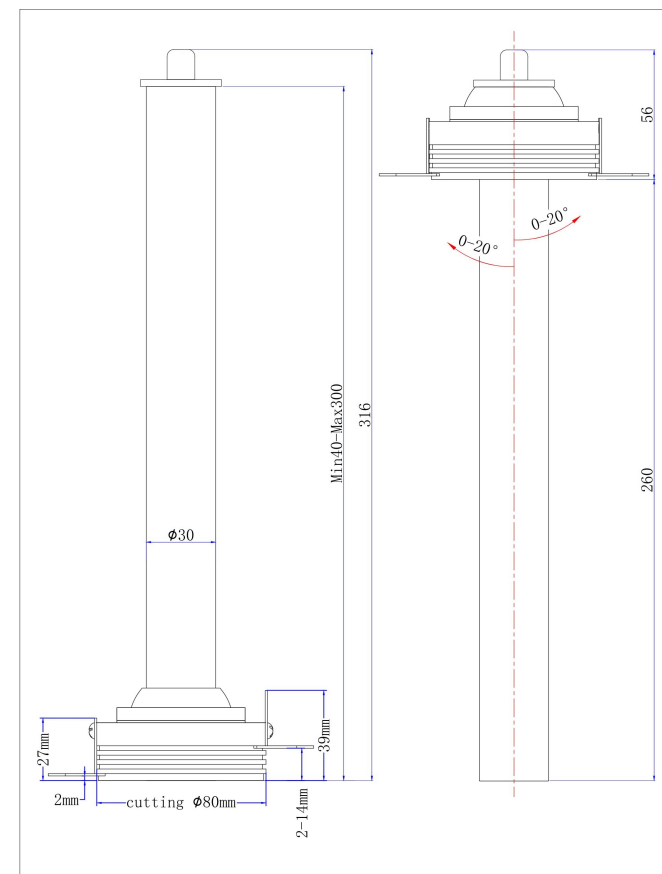

## C140TRS-L300-7W3K-W

MAX 7W  
460 Lumen

Model: C140TRS-L300-7W3K-

Collection: Ceiling

Focus T  
Recessed

This product contains a light source of the energy efficiency class G