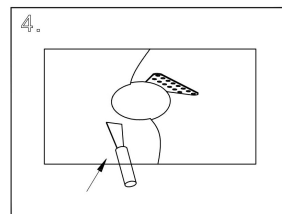

## C140TRS-L300-7W3K-W

MAX 7W  
460 Lumen

Model: C140TRS-L300-7W3K-

Collection: Ceiling

Focus T  
Recessed

This product contains a light source of the energy efficiency class G