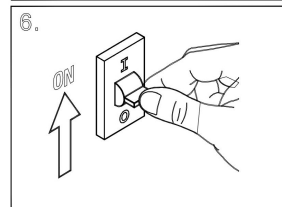

## C140TRS-L300-7W3K-W

MAX 7W  
460 Lumen

Model: C140TRS-L300-7W3K-

Collection: Ceiling

Focus T  
Recessed

This product contains a light source of the energy efficiency class G