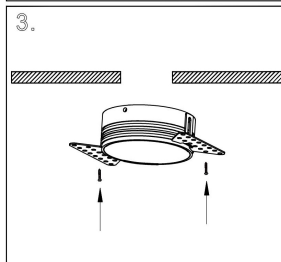

## C140TRS-L300-7W3K-W

MAX 7W  
460 Lumen

Model: C140TRS-L300-7W3K-

Collection: Ceiling

Focus T  
Recessed

This product contains a light source of the energy efficiency class G