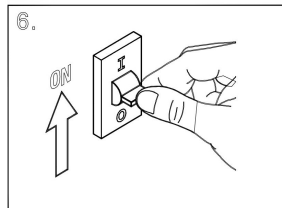

Instruction

C140TRS-L300-7W3K-B

MAX 7W
460 Lumen

Model: C140TRS-L300-7W3K-

Collection: Ceiling

Focus T
Recessed

This product contains a light source of the energy efficiency class G