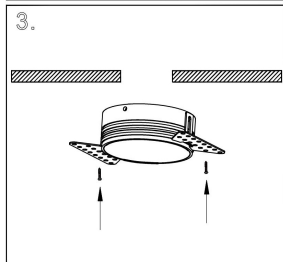

Instruction

C140TRS-L300-7W3K-B

MAX 7W
460 Lumen

Model: C140TRS-L300-7W3K-

Collection: Ceiling

Focus T
Recessed

This product contains a light source of the energy efficiency class G