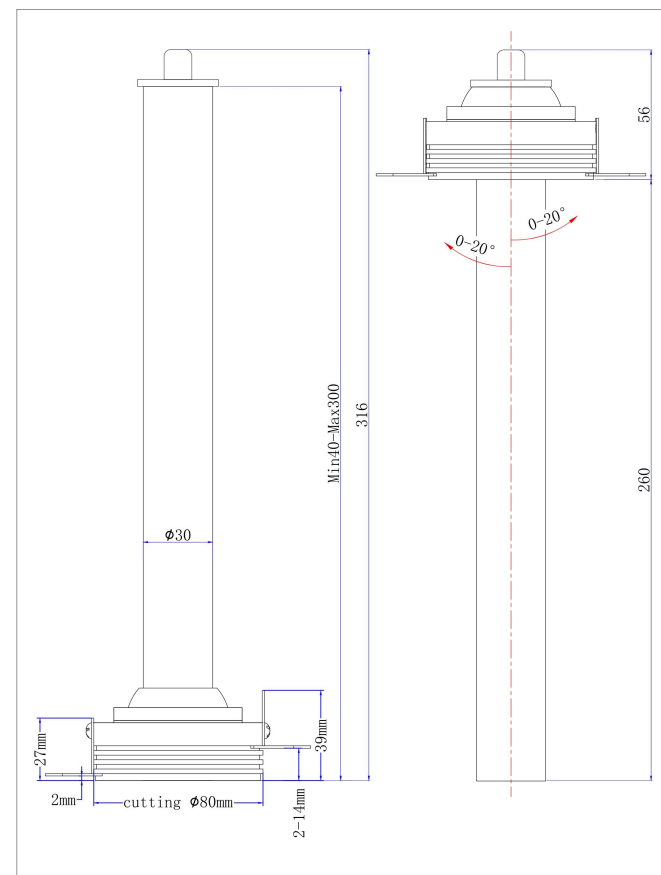

Instruction

C140TRS-L300-7W3K-B

MAX 7W
460 Lumen

Model: C140TRS-L300-7W3K-

Collection: Ceiling

Focus T
Recessed

This product contains a light source of the energy efficiency class G