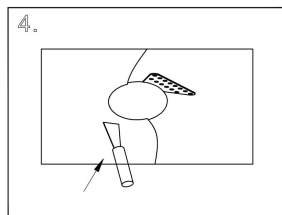

Instruction

C140TRS-L300-7W3K-B

MAX 7W
460 Lumen

Model: C140TRS-L300-7W3K-

Collection: Ceiling

Focus T
Recessed

This product contains a light source of the energy efficiency class G