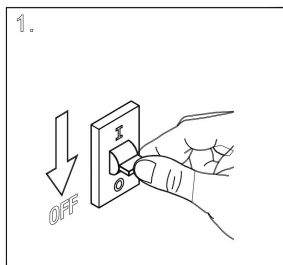

Instruction

C140TRS-L300-7W3K-B

MAX 7W
460 Lumen

Model: C140TRS-L300-7W3K-

Collection: Ceiling

Focus T
Recessed

This product contains a light source of the energy efficiency class G