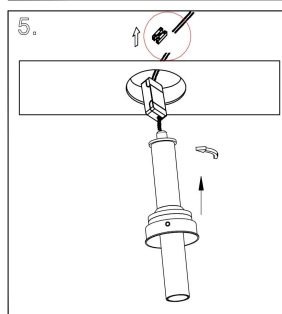

Instruction

C140TRS-L300-7W3K-B

MAX 7W
460 Lumen

Model: C140TRS-L300-7W3K-

Collection: Ceiling

Focus T
Recessed

This product contains a light source of the energy efficiency class G