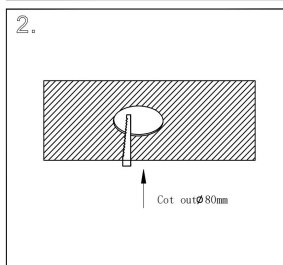

Instruction

C140TRS-L300-7W3K-B

MAX 7W
460 Lumen

Model: C140TRS-L300-7W3K-

Collection: Ceiling

Focus T
Recessed

This product contains a light source of the energy efficiency class G