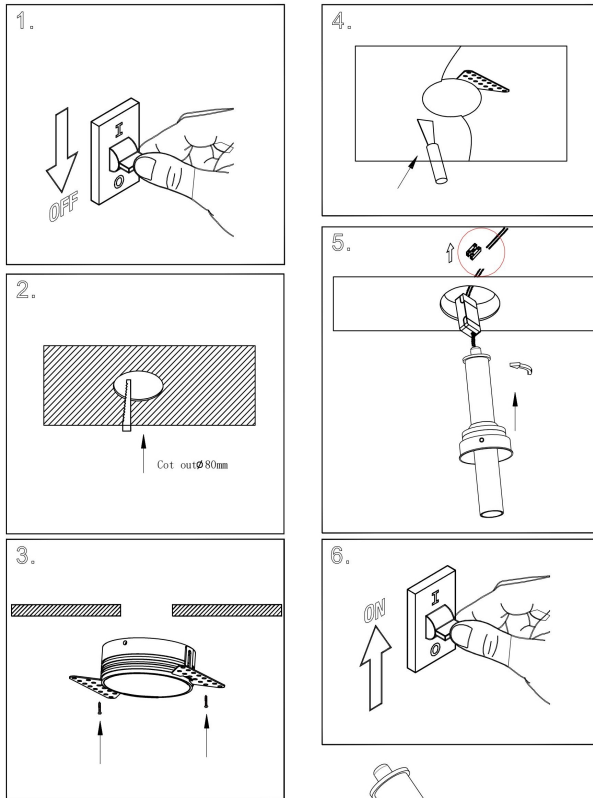

Instruction

C140TRS-L200-7W3K-B

MAX 7W
460 Lumen

Model: C140TRS-L200-7W3K-

Collection: Ceiling

Focus T
Recessed

This product contains a light source of the energy efficiency class G