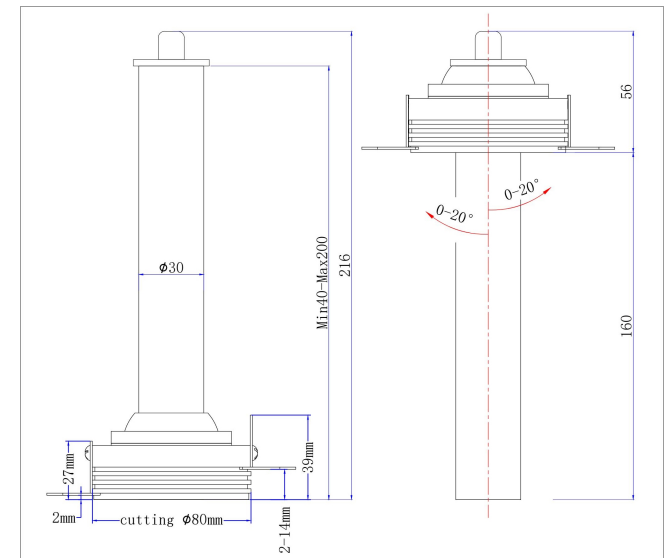

Instruction

C140TRS-L200-7W3K-B

MAX 7W
460 Lumen

Model: C140TRS-L200-7W3K-

Collection: Ceiling

Focus T
Recessed

This product contains a light source of the energy efficiency class G