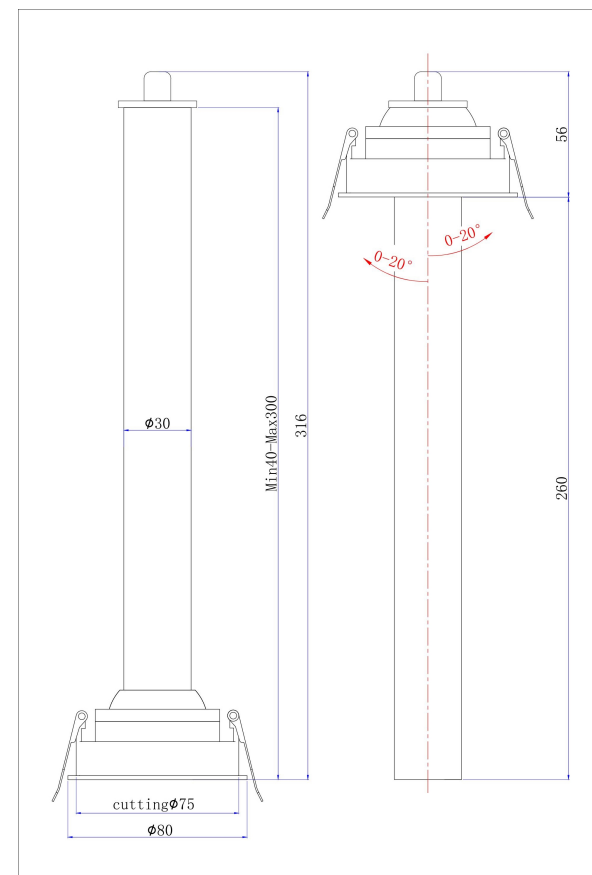

Instruction

C140RS-L300-7W3K-B

MAX 7W
460 Lumen

Model: C140RS-L300-7W3K-B

Collection: Ceiling

Focus T
Recessed

This product contains a light source of the energy efficiency class G