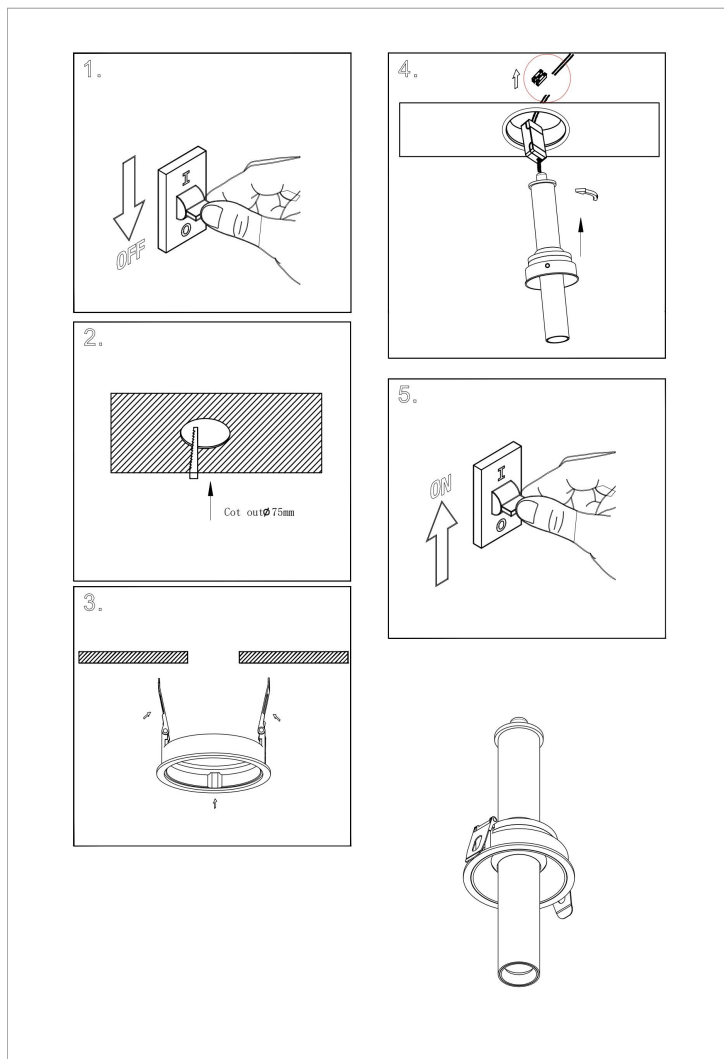

Instruction

C140RS-L300-7W3K-B

MAX 7W
460 Lumen

Model: C140RS-L300-7W3K-B

Collection: Ceiling

Focus T
Recessed

This product contains a light source of the energy efficiency class G