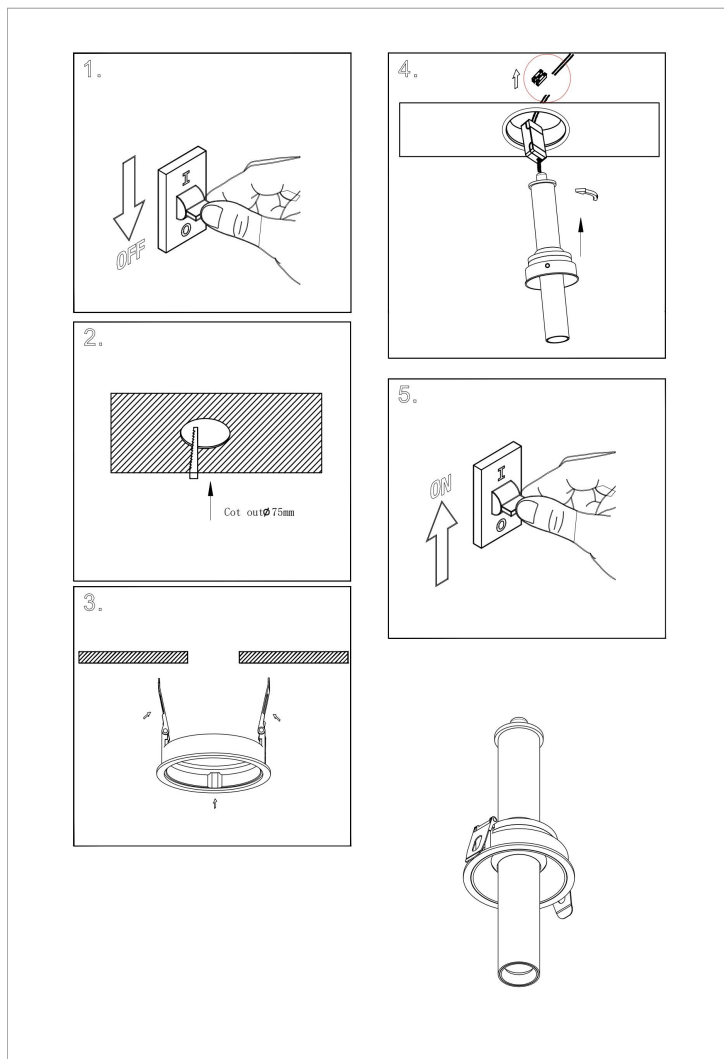

Instruction

C140RS-L200-7W3K-B

MAX 7W
460 Lumen

Model: C140RS-L200-7W3K-B

Collection: Ceiling

Focus T
Recessed

This product contains a light source of the energy efficiency class G