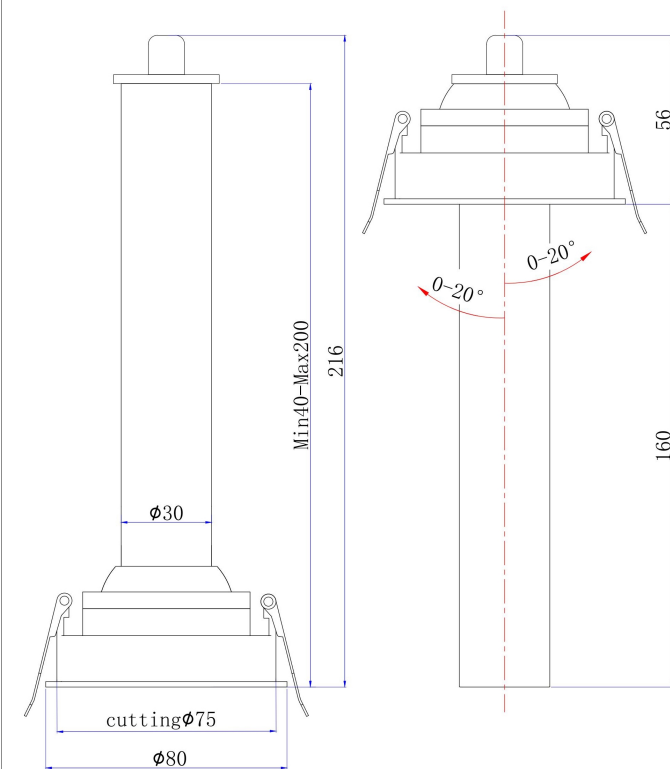

Instruction

C140RS-L200-7W3K-B

MAX 7W
460 Lumen

Model: C140RS-L200-7W3K-B

Collection: Ceiling

Focus T
Recessed

This product contains a light source of the energy efficiency class G