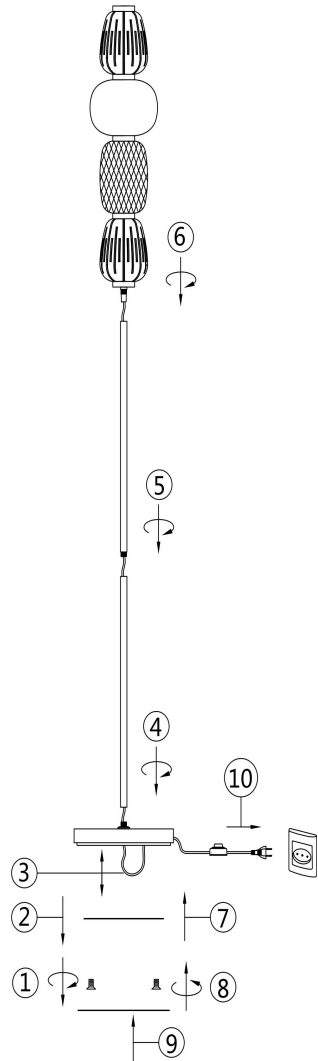

## MOD267FL-L32G3K

MAX 32W  
4 500 Lumen

Model: MOD267FL-L32G3K

Collection: Modern

Series: Pattern  
Stehleuchte

This product contains a light source of the energy efficiency class A