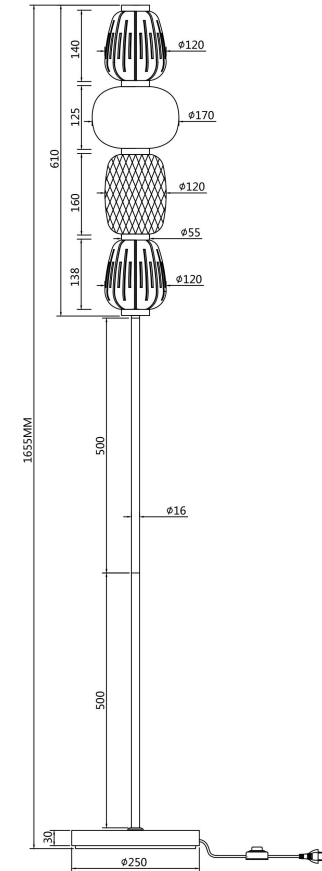

## MOD267FL-L32G3K

MAX 32W  
4 500 Lumen

Model: MOD267FL-L32G3K

Collection: Modern

Series: Pattern  
Stehleuchte

This product contains a light source of the energy efficiency class A